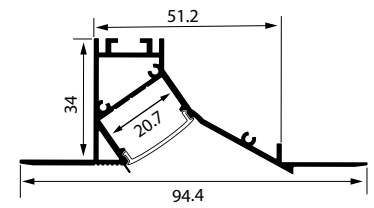

### SPECIFICATIONS OVERVIEW:

Mounting	Recessed
Finish	White
Diffuser	Opal
Colour Temperature	2700k, 3000k, 4000k
LED Strip	10W, 15W, 20W (IP20 only)
CRI	>90
Controls	24VDC Non-Dim, Phase Dim, 1-10V, DALI
IP Rating	IP20, IP67 (10W, 15W only)
SCDM	3
Operating Temperature	-20° ~ 45°
Warranty	5 Years

### SPECIFICATIONS CODES:

Item #	Product Code	Description
40740	ILPTW5136-W	51mm x 36mm wall profile supplied in 3m lengths (pre painted white)
40741	ILD22-O	Opal diffuser