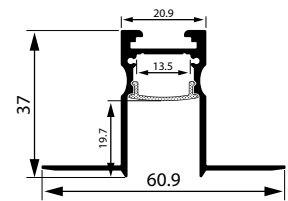

SPECIFICATIONS OVERVIEW:

Mounting	Recessed Trimless
Finish	Anodised, White, Black
Diffuser	Opal
Colour Temperature	2700k, 3000k, 4000k
LED Strip	10W, 15W, 20W (IP20 only)
CRI	>90
Controls	24VDC Non-Dim, Phase Dim, 1-10V, DALI
IP Rating	IP20, IP67 (10W, 15W only)
SCDM	3
Operating Temperature	-20° ~ 45°
Warranty	5 Years

SPECIFICATIONS CODES:

Product Code	Description
ILPT2137	21mm x 37mm trimless profile supplied in 3m lengths
ILPT2137-W	21mm x 37mm trimless profile supplied in 3m lengths (pre painted white)
ILPT2137-B	21mm x 37mm trimless profile supplied in 3m lengths (pre painted black)
ILD21-O	Opal diffuser