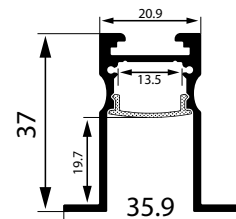

SPECIFICATIONS OVERVIEW:

Mounting	Recessed
Finish	Anodised, White, Black
Diffuser	Opal
Colour Temperature	2700k, 3000k, 4000k
LED Strip	10W, 15W, 20W (IP20 only)
CRI	>90
Controls	24VDC Non-Dim, Phase Dim, 1-10V, DALI
IP Rating	IP20, IP67 (10W, 15W only)
SCDM	3
Operating Temperature	-20° ~ 45°
Warranty	5 Years

SPECIFICATIONS CODES:

Product Code	Description
ILPF2137	21mm x 37mm recessed profile supplied in 2m lengths
ILPF2137-W	21mm x 37mm recessed profile supplied in 2m lengths (pre painted white)
ILPF2137-B	21mm x 37mm recessed profile supplied in 2m lengths (pre painted black)
ILD21-O	Opal diffuser
ILPF2137-SC	Spring clip