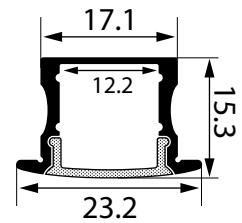

SPECIFICATIONS OVERVIEW:

Mounting	Recessed
Finish	Anodised, White, Black
Diffuser	Clear, Opal, Flexible Opal, Flexible Black
Colour Temperature	2700k, 3000k, 4000k
LED Strip	10W, 15W, 20W (IP20 only)
CRI	>90
Controls	24VDC Non-Dim, Phase Dim, 1-10V, DALI
IP Rating	IP20, IP67 (10W, 15W only)
SCDM	3
Operating Temperature	-20° ~ 45°
Warranty	5 Years

SPECIFICATIONS CODES:

Product Code	Description
ILPF1715	17mm x 15mm recessed profile supplied in 2m lengths
ILPF1715-W	17mm x 15mm recessed profile supplied in 2m lengths (pre painted white)
ILPF1715-B	17mm x 15mm recessed profile supplied in 2m lengths (pre painted black)
ILD17-C	Clear diffuser
ILD17-O	Opal diffuser
ILDF17-O	Flexible opal diffuser
ILDF17-B	Flexible black diffuser