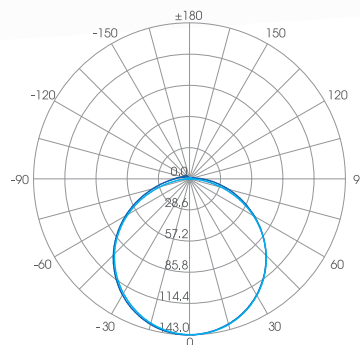

- Silicone
- IP68
- Vertical Bend
- 210° Beam
- 120mm Min Bend
- 3SDCM
- Operating Temp
  -40°C to 55°C
- 0.43kg/m
- DALI, 0-10V,
  DMX, Triac
- CRI
  >80+
  (>90 also available upon request)
- 5 Years
  Warranty

ILFX80-24V-9W-210-V: STATIC COLOUR

Code	CCT	LED output	Input Voltage	Watts/M	Chips/M	Cutting Length	Max Length	BEAM
ILFX80-24-9W-210-V-822	2200K	207 lm/m	24 v	9 w	120	100mm	10m	210°
ILFX80-24-9W-210-V-827	2700K	386 lm/m	24 v	9 w	120	100mm	10m	210°
ILFX80-24-9W-210-V-830	3000K	457 lm/m	24 v	9 w	120	100mm	10m	210°
ILFX80-24-9W-210-V-835	3500K	601 lm/m	24 v	9 w	120	100mm	10m	210°
ILFX80-24-9W-210-V-840	4000K	568 lm/m	24 v	9 w	120	100mm	10m	210°
ILFX80-24-9W-210-V-850	5000K	540 lm/m	24 v	9 w	120	100mm	10m	210°
ILFX80-24-9W-210-V-865	6500K	557 lm/m	24 v	9 w	120	100mm	10m	210°
ILFX80-24-9W-210-V-Amber	Amber	112 lm/m	24 v	9 w	120	100mm	10m	210°
ILFX80-24-9W-210-V-Blue	Blue	35 lm/m	24 v	9 w	120	100mm	10m	210°
ILFX80-24-9W-210-V-Green	Green	409 lm/m	24 v	9 w	120	100mm	10m	210°
ILFX80-24-9W-210-V-Orange	Orange	80 lm/m	24 v	9 w	120	100mm	10m	210°
ILFX80-24-9W-210-V-Pink	Pink	156 lm/m	24 v	9 w	120	100mm	10m	210°
ILFX80-24-9W-210-V-Red	Red	125 lm/m	24 v	9 w	120	100mm	10m	210°