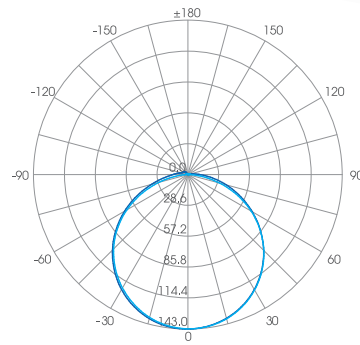

- Silicone
- IP68
- Vertical Bend
- 120° Beam
- 120mm Min Bend
- 3SDCM
- Operating Temp
  -40°C to 55°C
- 0.43kg/m
- DALI, 0-10V,
  DMX, Triac
- CRI
  >80+
  (>90 also available upon request)
- 5 Years
  Warranty

ILFX60-24V-9W-120-V: STATIC COLOUR

Code	CCT	LED Output	Input Voltage	Watts/M	Chips/M	Cutting Length	Max Length	Beam
ILFX60-24-9W-120-V-822	2200K	228 lm/m	24 v	9 w	120	100mm	10m	120°
ILFX60-24-9W-120-V-827	2700K	280 lm/m	24 v	9 w	120	100mm	10m	120°
ILFX60-24-9W-120-V-830	3000K	300 lm/m	24 v	9 w	120	100mm	10m	120°
ILFX60-24-9W-120-V-835	3500K	314 lm/m	24 v	9 w	120	100mm	10m	120°
ILFX60-24-9W-120-V-840	4000K	320 lm/m	24 v	9 w	120	100mm	10m	120°
ILFX60-24-9W-120-V-850	5000K	340 lm/m	24 v	9 w	120	100mm	10m	120°
ILFX60-24-9W-120-V-865	6500K	352 lm/m	24 v	9 w	120	100mm	10m	120°
ILFX60-24-9W-120-V-Amber	Amber	70 lm/m	24 v	9 w	120	100mm	10m	120°
ILFX60-24-9W-120-V-Blue	Blue	26 lm/m	24 v	9 w	120	100mm	10m	120°
ILFX60-24-9W-120-V-Green	Green	259 lm/m	24 v	9 w	120	100mm	10m	120°
ILFX60-24-9W-120-V-Orange	Orange	75 lm/m	24 v	9 w	120	100mm	10m	120°
ILFX60-24-9W-120-V-Pink	Pink	102 lm/m	24 v	9 w	120	100mm	10m	120°
ILFX60-24-9W-120-V-Red	Red	83 lm/m	24 v	9 w	120	100mm	10m	120°