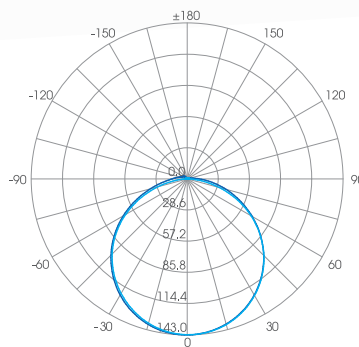

3SDCM

Operating Temp
-40°C to 55°C

0.43kg/m

DALI, 0-10V,
DMX, Triac

>80+
(>90 also available upon request)

5 Years
Warranty

ILFX70-24V-10W-120-H: STATIC COLOUR

Code	CCT	LED Output	Input Voltage	Watts/M	Chips/M	Cutting Length	Max Length	Beam
ILFX70-24-10W-120-H-822	2200K	350 lm/m	24 v	10 w	120	100mm	5m	120°
ILFX70-24-10W-120-H-827	2700K	400 lm/m	24 v	10 w	120	100mm	5m	120°
ILFX70-24-10W-120-H-830	3000K	389 lm/m	24 v	10 w	120	100mm	5m	120°
ILFX70-24-10W-120-H-835	3500K	394 lm/m	24 v	10 w	120	100mm	5m	120°
ILFX70-24-10W-120-H-840	4000K	411 lm/m	24 v	10 w	120	100mm	5m	120°
ILFX70-24-10W-120-H-845	4500K	500 lm/m	24 v	10 w	120	100mm	5m	120°
ILFX70-24-10W-120-H-850	5000K	407 lm/m	24 v	10 w	120	100mm	5m	120°
ILFX70-24-10W-120-H-865	6500K	399 lm/m	24 v	10 w	120	100mm	5m	120°
ILFX70-24-10W-120-H-Red	Red	51 lm/m	24 v	10 w	120	100mm	5m	120°
ILFX70-24-10W-120-H-Green	Green	290 lm/m	24 v	10 w	120	100mm	5m	120°
ILFX70-24-10W-120-H-Blue	Blue	122 lm/m	24 v	10 w	120	100mm	5m	120°