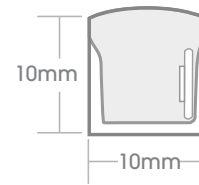

Silicone

IP68

Horizontal Bend

120° Beam

150mm Min Bend

3SDCM

Operating Temp
-40°C to 55°C

0.15kg/m

DALI, 0-10V,
DMX, Triac

>80+
(>90 also available upon request)

5 Years
Warranty

ILFX20-24V-10W-120-H: STATIC COLOUR

Code	CCT	LED Output	Input Voltage	Watts/M	Chips/M	Cutting Length	Max Length	Beam
ILFX20-24-10W-120-H-822	2200K	450 lm/m	24 v	10 w	120	100mm	5m	120°
ILFX20-24-10W-120-H-827	2700K	450 lm/m	24 v	10 w	120	100mm	5m	120°
ILFX20-24-10W-120-H-830	3000K	460 lm/m	24 v	10 w	120	100mm	5m	120°
ILFX20-24-10W-120-H-835	3500K	460 lm/m	24 v	10 w	120	100mm	5m	120°
ILFX20-24-10W-120-H-840	4000K	480 lm/m	24 v	10 w	120	100mm	5m	120°
ILFX20-24-10W-120-H-845	4500K	480 lm/m	24 v	10 w	120	100mm	5m	120°
ILFX20-24-10W-120-H-850	5000K	500 lm/m	24 v	10 w	120	100mm	5m	120°
ILFX20-24-10W-120-H-865	6500K	500 lm/m	24 v	10 w	120	100mm	5m	120°
ILFX20-24-10W-120-H-Blue	Blue	80 lm/m	24 v	10 w	120	100mm	5m	120°
ILFX20-24-10W-120-H-Green	Green	530 lm/m	24 v	10 w	120	100mm	5m	120°
ILFX20-24-10W-120-H-Red	Red	190 lm/m	24 v	10 w	120	100mm	5m	120°