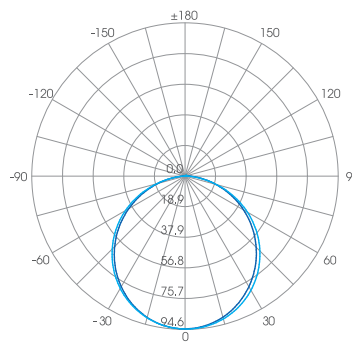

Silicone

IP68

Horizontal Bend

120° Beam

80mm Min Bend

3SDCM

Operating Temp
-40°C to 55°C

0.165kg/m

DALI, 0-10V,
DMX, Triac

>80+
(>90 also available upon request)

5 Years
Warranty

ILFX30-24V-5W-H: STATIC COLOUR

Code	CCT	LED Output	Input Voltage	Watts/M	Chips/M	Cutting Length	Max Length	Beam
ILFX30-24-5W-120-H-822	2200K	130 lm/m	24 v	5 w	70	100mm	13m	120°
ILFX30-24-5W-120-H-827	2700K	130 lm/m	24 v	5 w	70	100mm	13m	120°
ILFX30-24-5W-120-H-830	3000K	150 lm/m	24 v	5 w	70	100mm	13m	120°
ILFX30-24-5W-120-H-835	3500K	150 lm/m	24 v	5 w	70	100mm	13m	120°
ILFX30-24-5W-120-H-840	4000K	160 lm/m	24 v	5 w	70	100mm	13m	120°
ILFX30-24-5W-120-H-845	4500K	160 lm/m	24 v	5 w	70	100mm	13m	120°
ILFX30-24-5W-120-H-850	5000K	180 lm/m	24 v	5 w	70	100mm	13m	120°
ILFX30-24-5W-120-H-865	6500K	180 lm/m	24 v	5 w	70	100mm	13m	120°
ILFX30-24-5W-120-H-Blue	Blue	30 lm/m	24 v	5 w	70	100mm	13m	120°
ILFX30-24-5W-120-H-Green	Green	160 lm/m	24 v	5 w	70	100mm	13m	120°
ILFX30-24-5W-120-H-Red	Red	35 lm/m	24 v	5 w	70	100mm	13m	120°