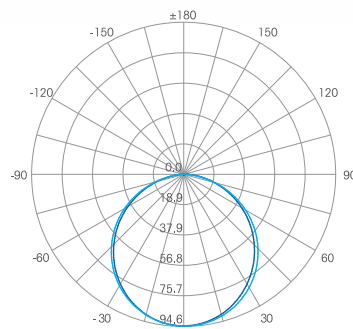

Silicone

IP68

Horizontal Bend

120° Beam

80mm Min Bend

3SDCM

Operating Temp
-40°C to 55°C

0.4kg/m

DALI, 0-10V,
DMX, Triac

>80+
(>90 also available upon request)

5 Years
Warranty

ILFX50-24V-5W-120-H: STATIC COLOUR

Code	CCT	LED Output	Input Voltage	Watts/M	Chips/M	Cutting Length	Max Length	Beam
ILFX50-24-5W-120-H-822	2200K	109 lm/m	24 v	5 w	72	16.67mm	15m	120°
ILFX50-24-5W-120-H-827	2700K	115 lm/m	24 v	5 w	72	16.67mm	15m	120°
ILFX50-24-5W-120-H-830	3000K	120 lm/m	24 v	5 w	72	16.67mm	15m	120°
ILFX50-24-5W-120-H-835	3500K	125 lm/m	24 v	5 w	72	16.67mm	15m	120°
ILFX50-24-5W-120-H-840	4000K	116 lm/m	24 v	5 w	72	16.67mm	15m	120°
ILFX50-24-5W-120-H-845	4500K	117 lm/m	24 v	5 w	72	16.67mm	15m	120°
ILFX50-24-5W-120-H-850	5000K	125 lm/m	24 v	5 w	72	16.67mm	15m	120°
ILFX50-24-5W-120-H-865	6500K	120 lm/m	24 v	5 w	72	16.67mm	15m	120°
ILFX50-24-5W-120-H-Amber	Amber	37 lm/m	24 v	5 w	72	16.67mm	15m	120°
ILFX50-24-5W-120-H-Blue	Blue	111 lm/m	24 v	5 w	72	16.67mm	15m	120°
ILFX50-24-5W-120-H-Green	Green	108 lm/m	24 v	5 w	72	16.67mm	15m	120°
ILFX50-24-5W-120-H-Orange	Orange	30 lm/m	24 v	5 w	72	16.67mm	15m	120°
ILFX50-24-5W-120-H-Pink	Pink	50 lm/m	24 v	5 w	72	16.67mm	15m	120°
ILFX50-24-5W-120-H-Red	Red	37 lm/m	24 v	5 w	72	16.67mm	15m	120°