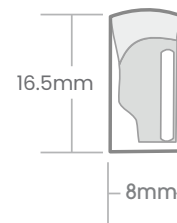

DALI, 0-10V,
DMX, Triac

>80+
(>90 also available upon request)

5 Years
Warranty

ILFX20-24V-10W-120-H: STATIC COLOUR

Code	CCT	LED Output	Input Voltage	Watts/M	Chips/M	Cutting Length	Max Length	Beam
ILFX20-24-10W-120-H-822	2200K	450 lm/m	24 v	10 w	120	100mm	5m	120°
ILFX20-24-10W-120-H-827	2700K	450 lm/m	24 v	10 w	120	100mm	5m	120°
ILFX20-24-10W-120-H-830	3000K	460 lm/m	24 v	10 w	120	100mm	5m	120°
ILFX20-24-10W-120-H-835	3500K	460 lm/m	24 v	10 w	120	100mm	5m	120°
ILFX20-24-10W-120-H-840	4000K	480 lm/m	24 v	10 w	120	100mm	5m	120°
ILFX20-24-10W-120-H-845	4500K	480 lm/m	24 v	10 w	120	100mm	5m	120°
ILFX20-24-10W-120-H-850	5000K	500 lm/m	24 v	10 w	120	100mm	5m	120°
ILFX20-24-10W-120-H-865	6500K	500 lm/m	24 v	10 w	120	100mm	5m	120°
ILFX20-24-10W-120-H-Blue	Blue	80 lm/m	24 v	10 w	120	100mm	5m	120°
ILFX20-24-10W-120-H-Green	Green	530 lm/m	24 v	10 w	120	100mm	5m	120°
ILFX20-24-10W-120-H-Red	Red	190 lm/m	24 v	10 w	120	100mm	5m	120°

Silicone

IP68

Horizontal Bend

120° Beam

80mm Min Bend

3SDCM

Operating Temp
-40°C to 55°C

0.165kg/m

DALI, 0-10V,
DMX, Triac

>80+
(>90 also available upon request)

5 Years
Warranty

ILFX30-24V-5W-H: STATIC COLOUR

Code	CCT	LED Output	Input Voltage	Watts/M	Chips/M	Cutting Length	Max Length	Beam
ILFX30-24-5W-120-H-822	2200K	130 lm/m	24 v	5 w	70	100mm	13m	120°
ILFX30-24-5W-120-H-827	2700K	130 lm/m	24 v	5 w	70	100mm	13m	120°
ILFX30-24-5W-120-H-830	3000K	150 lm/m	24 v	5 w	70	100mm	13m	120°
ILFX30-24-5W-120-H-835	3500K	150 lm/m	24 v	5 w	70	100mm	13m	120°
ILFX30-24-5W-120-H-840	4000K	160 lm/m	24 v	5 w	70	100mm	13m	120°
ILFX30-24-5W-120-H-845	4500K	160 lm/m	24 v	5 w	70	100mm	13m	120°
ILFX30-24-5W-120-H-850	5000K	180 lm/m	24 v	5 w	70	100mm	13m	120°
ILFX30-24-5W-120-H-865	6500K	180 lm/m	24 v	5 w	70	100mm	13m	120°
ILFX30-24-5W-120-H-Blue	Blue	30 lm/m	24 v	5 w	70	100mm	13m	120°
ILFX30-24-5W-120-H-Green	Green	160 lm/m	24 v	5 w	70	100mm	13m	120°
ILFX30-24-5W-120-H-Red	Red	35 lm/m	24 v	5 w	70	100mm	13m	120°