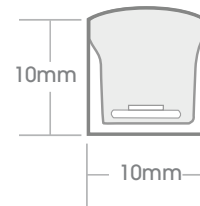

Operating Temp
-40°C to 55°C

0.15kg/m

DALI, 0-10V,
DMX, Triac

>80+
(>90 also available upon request)

5 Years
Warranty

ILFX10-24V-10W-120-V: STATIC COLOUR

Code	CCT	LED Output	Input Voltage	Watts/M	Chips/M	Cutting Length	Max Length	Beam
ILFX10-24-10W-120-V-822	2200K	480 lm/m	24 v	10 w	120	100mm	5m	120°
ILFX10-24-10W-120-V-827	2700K	480 lm/m	24 v	10 w	120	100mm	5m	120°
ILFX10-24-10W-120-V-830	3000K	500 lm/m	24 v	10 w	120	100mm	5m	120°
ILFX10-24-10W-120-V-835	3500K	500 lm/m	24 v	10 w	120	100mm	5m	120°
ILFX10-24-10W-120-V-840	4000K	500 lm/m	24 v	10 w	120	100mm	5m	120°
ILFX10-24-10W-120-V-845	4500K	510 lm/m	24 v	10 w	120	100mm	5m	120°
ILFX10-24-10W-120-V-850	5000K	510 lm/m	24 v	10 w	120	100mm	5m	120°
ILFX10-24-10W-120-V-865	6500K	510 lm/m	24 v	10 w	120	100mm	5m	120°
ILFX10-24-10W-120-V-Blue	Blue	90 lm/m	24 v	10 w	120	100mm	5m	120°
ILFX10-24-10W-120-V-Green	Green	550 lm/m	24 v	10 w	120	100mm	5m	120°
ILFX10-24-10W-120-V-Red	Red	200 lm/m	24 v	10 w	120	100mm	5m	120°

Silicone

IP68

Horizontal Bend

120° Beam

150mm Min Bend

3SDCM

Operating Temp
-40°C to 55°C

0.15kg/m