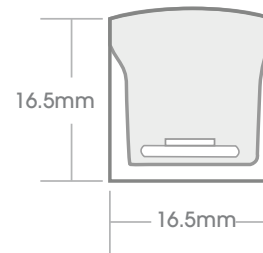

- Silicone
- IP68
- Vertical Bend
- 120° Beam
- 120mm Min Bend
- 3SDCM
- Operating Temp
  -40°C to 55°C
- 0.43kg/m
- DALI, 0-10V,
  DMX, Triac
- CRI
  >80+
  (>90 also available upon request)
- 5 Years
  Warranty

ILFX60-24V-9W-120-V: STATIC COLOUR

Code	CCT	LED Output	Input Voltage	Watts/M	Chips/M	Cutting Length	Max Length	Beam
ILFX60-24-9W-120-V-822	2200K	228 lm/m	24 v	9 w	120	100mm	10m	120°
ILFX60-24-9W-120-V-827	2700K	280 lm/m	24 v	9 w	120	100mm	10m	120°
ILFX60-24-9W-120-V-830	3000K	300 lm/m	24 v	9 w	120	100mm	10m	120°
ILFX60-24-9W-120-V-835	3500K	314 lm/m	24 v	9 w	120	100mm	10m	120°
ILFX60-24-9W-120-V-840	4000K	320 lm/m	24 v	9 w	120	100mm	10m	120°
ILFX60-24-9W-120-V-850	5000K	340 lm/m	24 v	9 w	120	100mm	10m	120°
ILFX60-24-9W-120-V-865	6500K	352 lm/m	24 v	9 w	120	100mm	10m	120°
ILFX60-24-9W-120-V-Amber	Amber	70 lm/m	24 v	9 w	120	100mm	10m	120°
ILFX60-24-9W-120-V-Blue	Blue	26 lm/m	24 v	9 w	120	100mm	10m	120°
ILFX60-24-9W-120-V-Green	Green	259 lm/m	24 v	9 w	120	100mm	10m	120°
ILFX60-24-9W-120-V-Orange	Orange	75 lm/m	24 v	9 w	120	100mm	10m	120°
ILFX60-24-9W-120-V-Pink	Pink	102 lm/m	24 v	9 w	120	100mm	10m	120°
ILFX60-24-9W-120-V-Red	Red	83 lm/m	24 v	9 w	120	100mm	10m	120°