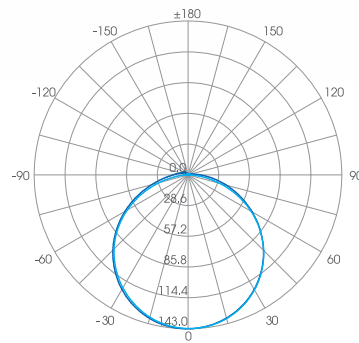

Silicone

IP68

Horizontal Bend

120° Beam

150mm Min Bend

3SDCM

Operating Temp
-40°C to 55°C

0.15kg/m

DALI, 0-10V,
DMX, Triac

>80+
(>90 also available upon request)

5 Years
Warranty

ILFX20-24V-10W-120-H: STATIC COLOUR

Code	CCT	LED Output	Input Voltage	Watts/M	Chips/M	Cutting Length	Max Length	Beam
ILFX20-24-10W-120-H-822	2200K	450 lm/m	24 v	10 w	120	100mm	5m	120°
ILFX20-24-10W-120-H-827	2700K	450 lm/m	24 v	10 w	120	100mm	5m	120°
ILFX20-24-10W-120-H-830	3000K	460 lm/m	24 v	10 w	120	100mm	5m	120°
ILFX20-24-10W-120-H-835	3500K	460 lm/m	24 v	10 w	120	100mm	5m	120°
ILFX20-24-10W-120-H-840	4000K	480 lm/m	24 v	10 w	120	100mm	5m	120°
ILFX20-24-10W-120-H-845	4500K	480 lm/m	24 v	10 w	120	100mm	5m	120°
ILFX20-24-10W-120-H-850	5000K	500 lm/m	24 v	10 w	120	100mm	5m	120°
ILFX20-24-10W-120-H-865	6500K	500 lm/m	24 v	10 w	120	100mm	5m	120°
ILFX20-24-10W-120-H-Blue	Blue	80 lm/m	24 v	10 w	120	100mm	5m	120°
ILFX20-24-10W-120-H-Green	Green	530 lm/m	24 v	10 w	120	100mm	5m	120°
ILFX20-24-10W-120-H-Red	Red	190 lm/m	24 v	10 w	120	100mm	5m	120°