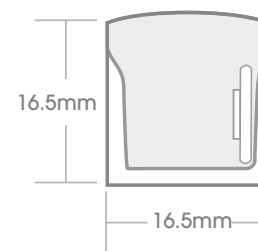

3SDCM

Operating Temp
-40°C to 55°C

0.43kg/m

DALI, 0-10V,
DMX, Triac

>80+
(>90 also available upon request)

5 Years
Warranty

ILFX70-24V-10W-120-H: STATIC COLOUR

Code	CCT	LED Output	Input Voltage	Watts/M	Chips/M	Cutting Length	Max Length	Beam
ILFX70-24-10W-120-H-822	2200K	350 lm/m	24 v	10 w	120	100mm	5m	120°
ILFX70-24-10W-120-H-827	2700K	400 lm/m	24 v	10 w	120	100mm	5m	120°
ILFX70-24-10W-120-H-830	3000K	389 lm/m	24 v	10 w	120	100mm	5m	120°
ILFX70-24-10W-120-H-835	3500K	394 lm/m	24 v	10 w	120	100mm	5m	120°
ILFX70-24-10W-120-H-840	4000K	411 lm/m	24 v	10 w	120	100mm	5m	120°
ILFX70-24-10W-120-H-845	4500K	500 lm/m	24 v	10 w	120	100mm	5m	120°
ILFX70-24-10W-120-H-850	5000K	407 lm/m	24 v	10 w	120	100mm	5m	120°
ILFX70-24-10W-120-H-865	6500K	399 lm/m	24 v	10 w	120	100mm	5m	120°
ILFX70-24-10W-120-H-Red	Red	51 lm/m	24 v	10 w	120	100mm	5m	120°
ILFX70-24-10W-120-H-Green	Green	290 lm/m	24 v	10 w	120	100mm	5m	120°
ILFX70-24-10W-120-H-Blue	Blue	122 lm/m	24 v	10 w	120	100mm	5m	120°