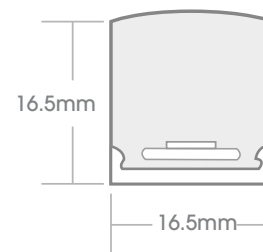

- Silicone
- IP68
- Vertical Bend
- 210° Beam
- 120mm Min Bend
- 3SDCM
- Operating Temp
  -40°C to 55°C
- 0.43kg/m
- DALI, 0-10V,
  DMX, Triac
- CRI
  >80+
  (>90 also available upon request)
- 5 Years
  Warranty

ILFX80-24V-9W-210-V: STATIC COLOUR

Code	CCT	LED output	Input Voltage	Watts/M	Chips/M	Cutting Length	Max Length	BEAM
ILFX80-24-9W-210-V-822	2200K	207 lm/m	24 v	9 w	120	100mm	10m	210°
ILFX80-24-9W-210-V-827	2700K	386 lm/m	24 v	9 w	120	100mm	10m	210°
ILFX80-24-9W-210-V-830	3000K	457 lm/m	24 v	9 w	120	100mm	10m	210°
ILFX80-24-9W-210-V-835	3500K	601 lm/m	24 v	9 w	120	100mm	10m	210°
ILFX80-24-9W-210-V-840	4000K	568 lm/m	24 v	9 w	120	100mm	10m	210°
ILFX80-24-9W-210-V-850	5000K	540 lm/m	24 v	9 w	120	100mm	10m	210°
ILFX80-24-9W-210-V-865	6500K	557 lm/m	24 v	9 w	120	100mm	10m	210°
ILFX80-24-9W-210-V-Amber	Amber	112 lm/m	24 v	9 w	120	100mm	10m	210°
ILFX80-24-9W-210-V-Blue	Blue	35 lm/m	24 v	9 w	120	100mm	10m	210°
ILFX80-24-9W-210-V-Green	Green	409 lm/m	24 v	9 w	120	100mm	10m	210°
ILFX80-24-9W-210-V-Orange	Orange	80 lm/m	24 v	9 w	120	100mm	10m	210°
ILFX80-24-9W-210-V-Pink	Pink	156 lm/m	24 v	9 w	120	100mm	10m	210°
ILFX80-24-9W-210-V-Red	Red	125 lm/m	24 v	9 w	120	100mm	10m	210°