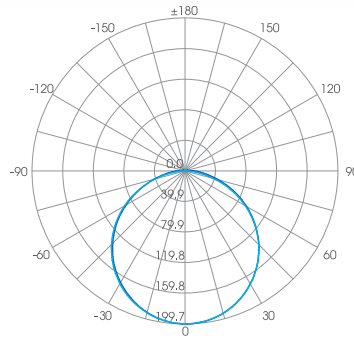

Silicone

IP68

Vertical Bend

120° Beam

80mm
Min Bend

3SDCM

Operating Temp
-40°C to 55°C

0.3kg/m

DALI, 0-10V,
DMX, Triac

>80+
(>90 also available upon request)

5 Years
Warranty

ILFX40-24V-10W-120-V: STATIC COLOUR

Code	CCT	LED Output	Input Voltage	Watts/M	Chips/M	Cutting Length	Max Length	Beam
ILFX40-24-10W-120-V-822	2200K	470 lm/m	24 v	10 w	144	83.3mm	10m	120°
ILFX40-24-10W-120-V-827	2700K	508 lm/m	24 v	10 w	144	83.3mm	10m	120°
ILFX40-24-10W-120-V-830	3000K	500 lm/m	24 v	10 w	144	83.3mm	10m	120°
ILFX40-24-10W-120-V-835	3500K	500 lm/m	24 v	10 w	144	83.3mm	10m	120°
ILFX40-24-10W-120-V-840	4000K	500 lm/m	24 v	10 w	144	83.3mm	10m	120°
ILFX40-24-10W-120-V-845	4500K	510 lm/m	24 v	10 w	144	83.3mm	10m	120°
ILFX40-24-10W-120-V-850	5000K	515 lm/m	24 v	10 w	144	83.3mm	10m	120°
ILFX40-24-10W-120-V-865	6500K	515 lm/m	24 v	10 w	144	83.3mm	10m	120°
ILFX40-24-10W-120-V-Red	Red	95 lm/m	24 v	10 w	144	83.3mm	10m	120°
ILFX40-24-10W-120-V-Green	Green	515 lm/m	24 v	10 w	144	83.3mm	10m	120°
ILFX40-24-10W-120-V-Blue	Blue	155 lm/m	24 v	10 w	144	83.3mm	10m	120°