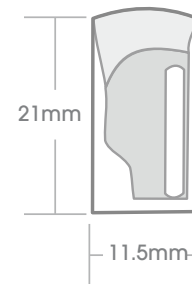

Silicone

IP68

Horizontal Bend

120° Beam

80mm Min Bend

3SDCM

Operating Temp
-40°C to 55°C

0.4kg/m

DALI, 0-10V,
DMX, Triac

>80+
(>90 also available upon request)

5 Years
Warranty

ILFX50-24V-5W-120-H: STATIC COLOUR

Code	CCT	LED Output	Input Voltage	Watts/M	Chips/M	Cutting Length	Max Length	Beam
ILFX50-24-5W-120-H-822	2200K	109 lm/m	24 v	5 w	72	16.67mm	15m	120°
ILFX50-24-5W-120-H-827	2700K	115 lm/m	24 v	5 w	72	16.67mm	15m	120°
ILFX50-24-5W-120-H-830	3000K	120 lm/m	24 v	5 w	72	16.67mm	15m	120°
ILFX50-24-5W-120-H-835	3500K	125 lm/m	24 v	5 w	72	16.67mm	15m	120°
ILFX50-24-5W-120-H-840	4000K	116 lm/m	24 v	5 w	72	16.67mm	15m	120°
ILFX50-24-5W-120-H-845	4500K	117 lm/m	24 v	5 w	72	16.67mm	15m	120°
ILFX50-24-5W-120-H-850	5000K	125 lm/m	24 v	5 w	72	16.67mm	15m	120°
ILFX50-24-5W-120-H-865	6500K	120 lm/m	24 v	5 w	72	16.67mm	15m	120°
ILFX50-24-5W-120-H-Amber	Amber	37 lm/m	24 v	5 w	72	16.67mm	15m	120°
ILFX50-24-5W-120-H-Blue	Blue	111 lm/m	24 v	5 w	72	16.67mm	15m	120°
ILFX50-24-5W-120-H-Green	Green	108 lm/m	24 v	5 w	72	16.67mm	15m	120°
ILFX50-24-5W-120-H-Orange	Orange	30 lm/m	24 v	5 w	72	16.67mm	15m	120°
ILFX50-24-5W-120-H-Pink	Pink	50 lm/m	24 v	5 w	72	16.67mm	15m	120°
ILFX50-24-5W-120-H-Red	Red	37 lm/m	24 v	5 w	72	16.67mm	15m	120°