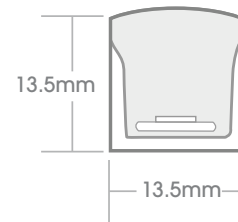

Silicone

IP68

Vertical Bend

120° Beam

80mm
Min Bend

3SDCM

Operating Temp
-40°C to 55°C

0.3kg/m

DALI, 0-10V,
DMX, Triac

>80+
(>90 also available upon request)

5 Years
Warranty

ILFX40-24V-10W-120-V: STATIC COLOUR

Code	CCT	LED Output	Input Voltage	Watts/M	Chips/M	Cutting Length	Max Length	Beam
ILFX40-24-10W-120-V-822	2200K	470 lm/m	24 v	10 w	144	83.3mm	10m	120°
ILFX40-24-10W-120-V-827	2700K	508 lm/m	24 v	10 w	144	83.3mm	10m	120°
ILFX40-24-10W-120-V-830	3000K	500 lm/m	24 v	10 w	144	83.3mm	10m	120°
ILFX40-24-10W-120-V-835	3500K	500 lm/m	24 v	10 w	144	83.3mm	10m	120°
ILFX40-24-10W-120-V-840	4000K	500 lm/m	24 v	10 w	144	83.3mm	10m	120°
ILFX40-24-10W-120-V-845	4500K	510 lm/m	24 v	10 w	144	83.3mm	10m	120°
ILFX40-24-10W-120-V-850	5000K	515 lm/m	24 v	10 w	144	83.3mm	10m	120°
ILFX40-24-10W-120-V-865	6500K	515 lm/m	24 v	10 w	144	83.3mm	10m	120°
ILFX40-24-10W-120-V-Red	Red	95 lm/m	24 v	10 w	144	83.3mm	10m	120°
ILFX40-24-10W-120-V-Green	Green	515 lm/m	24 v	10 w	144	83.3mm	10m	120°
ILFX40-24-10W-120-V-Blue	Blue	155 lm/m	24 v	10 w	144	83.3mm	10m	120°