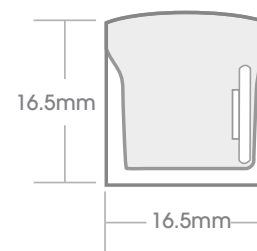

ILLURE

FLEX 70

RANGE: H²O FLEX LED

Silicone

IP68

Horizontal Bend

120° Beam

150mm Min Bend

3SDCM

Operating Temp
-40°C to 55°C

0.43kg/m

DALI, 0-10V,
DMX, Triac

>80+
(>90 also available upon request)

5 Years
Warranty

ILFX70-24V-10W-120-H: STATIC COLOUR

Code	CCT	LED Output	Input Voltage	Watts/M	Chips/M	Cutting Length	Max Length	Beam
ILFX70-24-10W-120-H-822	2200K	350 lm/m	24 v	10 w	120	100mm	5m	120°
ILFX70-24-10W-120-H-827	2700K	400 lm/m	24 v	10 w	120	100mm	5m	120°
ILFX70-24-10W-120-H-830	3000K	389 lm/m	24 v	10 w	120	100mm	5m	120°
ILFX70-24-10W-120-H-835	3500K	394 lm/m	24 v	10 w	120	100mm	5m	120°
ILFX70-24-10W-120-H-840	4000K	411 lm/m	24 v	10 w	120	100mm	5m	120°
ILFX70-24-10W-120-H-845	4500K	500 lm/m	24 v	10 w	120	100mm	5m	120°
ILFX70-24-10W-120-H-850	5000K	407 lm/m	24 v	10 w	120	100mm	5m	120°
ILFX70-24-10W-120-H-865	6500K	399 lm/m	24 v	10 w	120	100mm	5m	120°
ILFX70-24-10W-120-H-Red	Red	51 lm/m	24 v	10 w	120	100mm	5m	120°
ILFX70-24-10W-120-H-Green	Green	290 lm/m	24 v	10 w	120	100mm	5m	120°
ILFX70-24-10W-120-H-Blue	Blue	122 lm/m	24 v	10 w	120	100mm	5m	120°