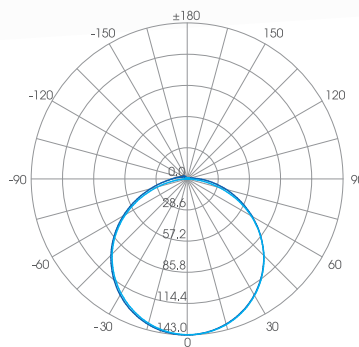

ILLURE

FLEX 70

RANGE: H²O FLEX LED

Silicone

IP68

Horizontal Bend

120° Beam

150mm Min Bend

3SDCM

Operating Temp
-40°C to 55°C

0.43kg/m

DALI, 0-10V,
DMX, Triac

>80+
(>90 also available upon request)

5 Years
Warranty

ILFX70-24V-10W-120-H: STATIC COLOUR

Code	CCT	LED Output	Input Voltage	Watts/M	Chips/M	Cutting Length	Max Length	Beam
ILFX70-24-10W-120-H-822	2200K	350 lm/m	24 v	10 w	120	100mm	5m	120°
ILFX70-24-10W-120-H-827	2700K	400 lm/m	24 v	10 w	120	100mm	5m	120°
ILFX70-24-10W-120-H-830	3000K	389 lm/m	24 v	10 w	120	100mm	5m	120°
ILFX70-24-10W-120-H-835	3500K	394 lm/m	24 v	10 w	120	100mm	5m	120°
ILFX70-24-10W-120-H-840	4000K	411 lm/m	24 v	10 w	120	100mm	5m	120°
ILFX70-24-10W-120-H-845	4500K	500 lm/m	24 v	10 w	120	100mm	5m	120°
ILFX70-24-10W-120-H-850	5000K	407 lm/m	24 v	10 w	120	100mm	5m	120°
ILFX70-24-10W-120-H-865	6500K	399 lm/m	24 v	10 w	120	100mm	5m	120°
ILFX70-24-10W-120-H-Red	Red	51 lm/m	24 v	10 w	120	100mm	5m	120°
ILFX70-24-10W-120-H-Green	Green	290 lm/m	24 v	10 w	120	100mm	5m	120°
ILFX70-24-10W-120-H-Blue	Blue	122 lm/m	24 v	10 w	120	100mm	5m	120°