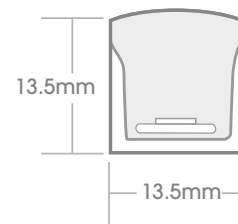

Silicone

IP68

Vertical Bend

120° Beam

80mm
Min Bend

3SDCM

Operating Temp
-40°C to 55°C

0.3kg/m

DALI, 0-10V,
DMX, Triac

>80+
(>90 also available upon request)

5 Years
Warranty

ILFX40-24V-10W-120-V: STATIC COLOUR

Code	CCT	LED Output	Input Voltage	Watts/M	Chips/M	Cutting Length	Max Length	Beam
ILFX40-24-10W-120-V-822	2200K	470 lm/m	24 v	10 w	144	83.3mm	10m	120°
ILFX40-24-10W-120-V-827	2700K	508 lm/m	24 v	10 w	144	83.3mm	10m	120°
ILFX40-24-10W-120-V-830	3000K	500 lm/m	24 v	10 w	144	83.3mm	10m	120°
ILFX40-24-10W-120-V-835	3500K	500 lm/m	24 v	10 w	144	83.3mm	10m	120°
ILFX40-24-10W-120-V-840	4000K	500 lm/m	24 v	10 w	144	83.3mm	10m	120°
ILFX40-24-10W-120-V-845	4500K	510 lm/m	24 v	10 w	144	83.3mm	10m	120°
ILFX40-24-10W-120-V-850	5000K	515 lm/m	24 v	10 w	144	83.3mm	10m	120°
ILFX40-24-10W-120-V-865	6500K	515 lm/m	24 v	10 w	144	83.3mm	10m	120°
ILFX40-24-10W-120-V-Red	Red	95 lm/m	24 v	10 w	144	83.3mm	10m	120°
ILFX40-24-10W-120-V-Green	Green	515 lm/m	24 v	10 w	144	83.3mm	10m	120°
ILFX40-24-10W-120-V-Blue	Blue	155 lm/m	24 v	10 w	144	83.3mm	10m	120°