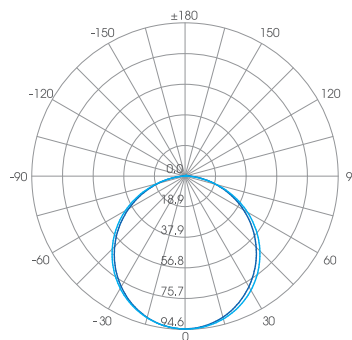

- Silicone
- IP68
- Horizontal Bend
- 120° Beam
- 80mm Min Bend
- 3SDCM
- Operating Temp
  -40°C to 55°C
- 0.165kg/m
- DALI, 0-10V,
  DMX, Triac
- >80+
  (>90 also available upon request)
- 5 Years
  Warranty

ILFX30-24V-5W-H: STATIC COLOUR

Code	CCT	LED Output	Input Voltage	Watts/M	Chips/M	Cutting Length	Max Length	Beam
ILFX30-24-5W-120-H-822	2200K	130 lm/m	24 v	5 w	70	100mm	13m	120°
ILFX30-24-5W-120-H-827	2700K	130 lm/m	24 v	5 w	70	100mm	13m	120°
ILFX30-24-5W-120-H-830	3000K	150 lm/m	24 v	5 w	70	100mm	13m	120°
ILFX30-24-5W-120-H-835	3500K	150 lm/m	24 v	5 w	70	100mm	13m	120°
ILFX30-24-5W-120-H-840	4000K	160 lm/m	24 v	5 w	70	100mm	13m	120°
ILFX30-24-5W-120-H-845	4500K	160 lm/m	24 v	5 w	70	100mm	13m	120°
ILFX30-24-5W-120-H-850	5000K	180 lm/m	24 v	5 w	70	100mm	13m	120°
ILFX30-24-5W-120-H-865	6500K	180 lm/m	24 v	5 w	70	100mm	13m	120°
ILFX30-24-5W-120-H-Blue	Blue	30 lm/m	24 v	5 w	70	100mm	13m	120°
ILFX30-24-5W-120-H-Green	Green	160 lm/m	24 v	5 w	70	100mm	13m	120°
ILFX30-24-5W-120-H-Red	Red	35 lm/m	24 v	5 w	70	100mm	13m	120°