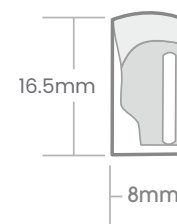

-  Silicone
-  IP68
-  Horizontal Bend
-  120° Beam
-  80mm Min Bend
-  3SDCM
-  Operating Temp
-40°C to 55°C
-  0.165kg/m
-  DALI, 0-10V,
DMX, Triac
-  >80+
(>90 also available upon request)
-  5 Years
Warranty

ILFX30-24V-5W-H: STATIC COLOUR

| Code | CCT | LED Output | Input Voltage | Watts/M | Chips/M | Cutting Length | Max Length | Beam |
|--------------------------|-------|------------|---------------|---------|---------|----------------|------------|------|
| ILFX30-24-5W-120-H-822 | 2200K | 130 lm/m | 24 v | 5 w | 70 | 100mm | 13m | 120° |
| ILFX30-24-5W-120-H-827 | 2700K | 130 lm/m | 24 v | 5 w | 70 | 100mm | 13m | 120° |
| ILFX30-24-5W-120-H-830 | 3000K | 150 lm/m | 24 v | 5 w | 70 | 100mm | 13m | 120° |
| ILFX30-24-5W-120-H-835 | 3500K | 150 lm/m | 24 v | 5 w | 70 | 100mm | 13m | 120° |
| ILFX30-24-5W-120-H-840 | 4000K | 160 lm/m | 24 v | 5 w | 70 | 100mm | 13m | 120° |
| ILFX30-24-5W-120-H-845 | 4500K | 160 lm/m | 24 v | 5 w | 70 | 100mm | 13m | 120° |
| ILFX30-24-5W-120-H-850 | 5000K | 180 lm/m | 24 v | 5 w | 70 | 100mm | 13m | 120° |
| ILFX30-24-5W-120-H-865 | 6500K | 180 lm/m | 24 v | 5 w | 70 | 100mm | 13m | 120° |
| ILFX30-24-5W-120-H-Blue | Blue | 30 lm/m | 24 v | 5 w | 70 | 100mm | 13m | 120° |
| ILFX30-24-5W-120-H-Green | Green | 160 lm/m | 24 v | 5 w | 70 | 100mm | 13m | 120° |
| ILFX30-24-5W-120-H-Red | Red | 35 lm/m | 24 v | 5 w | 70 | 100mm | 13m | 120° |