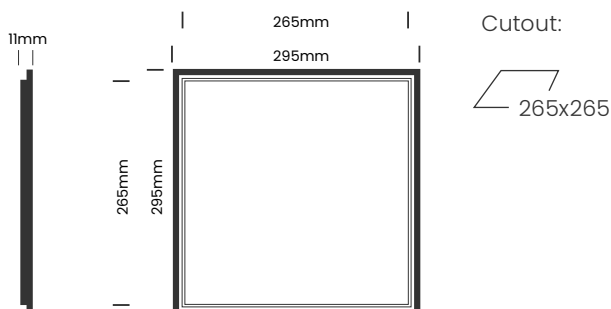

DIAGRAMS:

SPECIFICATIONS OVERVIEW:

Type	Cyanosis Panel
Trim Finish	White
Colour Temperature	3000K, 4000K, 6000K
Beam Angle	120°
LED Power	60W
Dimensions	595mm x 1195mm
LED	CRI >90, L80 B10/50,000hr, <3SDCM
Controls	Non-Dim, Phase Dim, 1-10V, DALI
IP Rating	IP40
UGR	22
Warranty	5 Years

DIAGRAMS:

SPECIFICATIONS OVERVIEW:

Type	Low Glare Panel
Trim Finish	White
Colour Temperature	3000K, 4000K, 6000K
Beam Angle	110°
LED Power	18W, 19W
Dimensions	295mm x 295mm
LED	CRI >80, L80 B10/50,000hr, <3SDCM
Controls	Non-Dim, Phase Dim, 1-10V, DALI
IP Rating	IP40
UGR	<19
Warranty	5 Years

DIAGRAMS:

SPECIFICATIONS OVERVIEW:

Type	Low Glare Panel
Trim Finish	White
Colour Temperature	3000K, 4000K, 6000K
Beam Angle	110°
LED Power	18W, 19W, 40W
Dimensions	295mm x 595mm
LED	CRI >80, L80 B10/50,000hr, <3SDCM
Controls	Non-Dim, Phase Dim, 1-10V, DALI
IP Rating	IP40
UGR	<19
Warranty	5 Years

DIAGRAMS:

Cutout:

SPECIFICATIONS OVERVIEW:

Type	Low Glare Panel
Trim Finish	White
Colour Temperature	3000K, 4000K, 6000K
Beam Angle	110°
LED Power	26W, 36W, 60W
Dimensions	295mm x 1195mm
LED	CRI >80, L80 B10/50,000hr, <3SDCM
Controls	Non-Dim, Phase Dim, 1-10V, DALI
IP Rating	IP40
UGR	<19
Warranty	5 Years