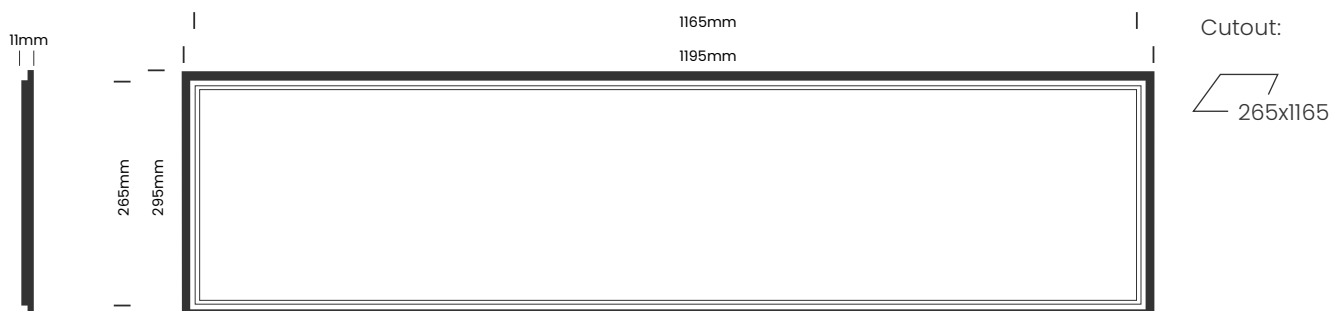

DIAGRAMS:

SPECIFICATIONS OVERVIEW:

Type	Cyanosis Panel
Trim Finish	White
Colour Temperature	3000K, 4000K, 6000K
Beam Angle	120°
LED Power	26W, 36W, 40W
Dimensions	295mm x 1195mm
LED	CRI >90, L80 B10/50,000hr, <3SDCM
Controls	Non-Dim, Phase Dim, 1-10V, DALI
IP Rating	IP40, IP65
UGR	22
Warranty	5 Years

DIAGRAMS:

SPECIFICATIONS OVERVIEW:

Type	Cyanosis Panel
Trim Finish	White
Colour Temperature	3000K, 4000K, 6000K
Beam Angle	120°
LED Power	40W
Dimensions	595mm x 595mm
LED	CRI >90, L80 B10/50,000hr, <3SDCM
Controls	Non-Dim, Phase Dim, 1-10V, DALI
IP Rating	IP40, IP65
UGR	22
Warranty	5 Years

DIAGRAMS:

SPECIFICATIONS OVERVIEW:

Type	Low Glare Panel
Trim Finish	White
Colour Temperature	3000K, 4000K, 6000K
Beam Angle	110°
LED Power	18W, 19W
Dimensions	295mm x 295mm
LED	CRI >80, L80 B10/50,000hr, <3SDCM
Controls	Non-Dim, Phase Dim, 1-10V, DALI
IP Rating	IP40
UGR	<19
Warranty	5 Years

DIAGRAMS:

Cutout:

SPECIFICATIONS OVERVIEW:

Type	Low Glare Panel
Trim Finish	White
Colour Temperature	3000K, 4000K, 6000K
Beam Angle	110°
LED Power	26W, 36W, 60W
Dimensions	295mm x 1195mm
LED	CRI >80, L80 B10/50,000hr, <3SDCM
Controls	Non-Dim, Phase Dim, 1-10V, DALI
IP Rating	IP40
UGR	<19
Warranty	5 Years