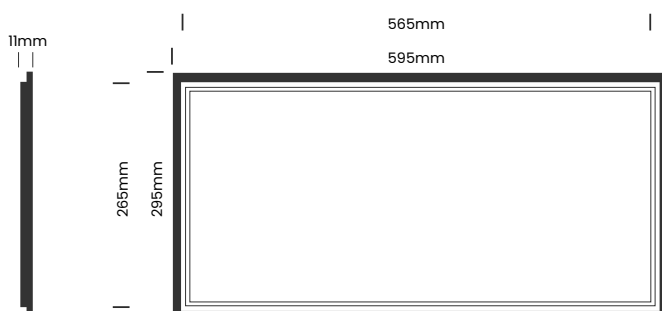

DIAGRAMS:

SPECIFICATIONS OVERVIEW:

Type	Low Glare Panel
Trim Finish	White
Colour Temperature	3000K, 4000K, 6000K
Beam Angle	110°
LED Power	18W, 19W
Dimensions	295mm x 295mm
LED	CRI >80, L80 B10/50,000hr, <3SDCM
Controls	Non-Dim, Phase Dim, 1-10V, DALI
IP Rating	IP40
UGR	<19
Warranty	5 Years

DIAGRAMS:

SPECIFICATIONS OVERVIEW:

Type	Low Glare Panel
Trim Finish	White
Colour Temperature	3000K, 4000K, 6000K
Beam Angle	110°
LED Power	18W, 19W, 40W
Dimensions	295mm x 595mm
LED	CRI >80, L80 B10/50,000hr, <3SDCM
Controls	Non-Dim, Phase Dim, 1-10V, DALI
IP Rating	IP40
UGR	<19
Warranty	5 Years

DIAGRAMS:

Cutout:

SPECIFICATIONS OVERVIEW:

Type	Low Glare Panel
Trim Finish	White
Colour Temperature	3000K, 4000K, 6000K
Beam Angle	110°
LED Power	26W, 36W, 60W
Dimensions	295mm x 1195mm
LED	CRI >80, L80 B10/50,000hr, <3SDCM
Controls	Non-Dim, Phase Dim, 1-10V, DALI
IP Rating	IP40
UGR	<19
Warranty	5 Years

DIAGRAMS:

SPECIFICATIONS OVERVIEW:

Type	Low Glare Panel
Trim Finish	White
Colour Temperature	3000K, 4000K, 6000K
Beam Angle	110°
LED Power	26W, 36W, 60W
Dimensions	595mm x 595mm
LED	CRI >80, L80 B10/50,000hr, <3SDCM
Controls	Non-Dim, Phase Dim, 1-10V, DALI
IP Rating	IP40
UGR	<19
Warranty	5 Years