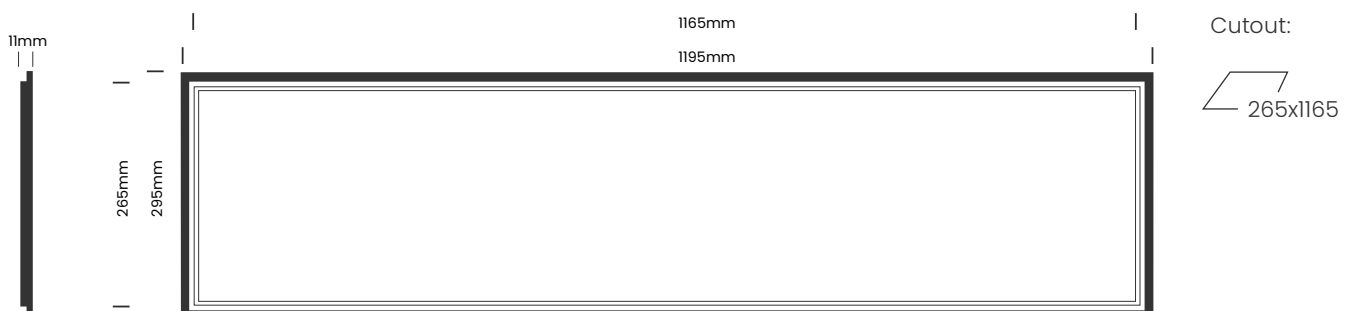

DIAGRAMS:

SPECIFICATIONS OVERVIEW:

Type	Low Glare Panel
Trim Finish	White
Colour Temperature	3000K, 4000K, 6000K
Beam Angle	110°
LED Power	18W, 19W, 40W
Dimensions	295mm x 595mm
LED	CRI >80, L80 B10/50,000hr, <3SDCM
Controls	Non-Dim, Phase Dim, 1-10V, DALI
IP Rating	IP40
UGR	<19
Warranty	5 Years

DIAGRAMS:

Cutout:

SPECIFICATIONS OVERVIEW:

Type	Low Glare Panel
Trim Finish	White
Colour Temperature	3000K, 4000K, 6000K
Beam Angle	110°
LED Power	26W, 36W, 60W
Dimensions	295mm x 1195mm
LED	CRI >80, L80 B10/50,000hr, <3SDCM
Controls	Non-Dim, Phase Dim, 1-10V, DALI
IP Rating	IP40
UGR	<19
Warranty	5 Years

DIAGRAMS:

SPECIFICATIONS OVERVIEW:

Type	Low Glare Panel
Trim Finish	White
Colour Temperature	3000K, 4000K, 6000K
Beam Angle	110°
LED Power	26W, 36W, 60W
Dimensions	595mm x 595mm
LED	CRI >80, L80 B10/50,000hr, <3SDCM
Controls	Non-Dim, Phase Dim, 1-10V, DALI
IP Rating	IP40
UGR	<19
Warranty	5 Years

DIAGRAMS:

SPECIFICATIONS OVERVIEW:

Type	Low Glare Panel
Trim Finish	White
Colour Temperature	3000K, 4000K, 6000K
Beam Angle	110°
LED Power	38W, 100W
Dimensions	595mm x 1195mm
LED	CRI >80, L80 B10/50,000hr, <3SDCM
Controls	Non-Dim, Phase Dim, 1-10V, DALI
IP Rating	IP40
UGR	<19
Warranty	5 Years