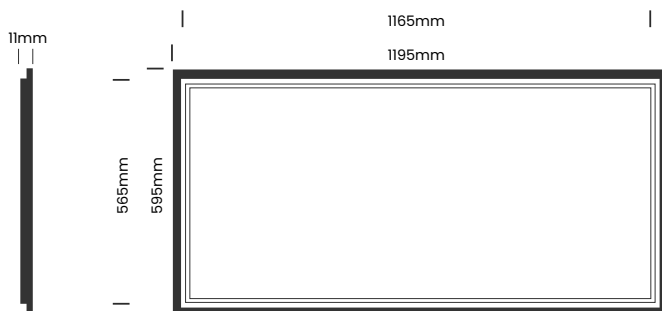

SPECIFICATIONS OVERVIEW:

Type	Low Glare Panel
Trim Finish	White
Colour Temperature	3000K, 4000K, 6000K
Beam Angle	110°
LED Power	38W, 100W
Dimensions	595mm x 1195mm
LED	CRI >80, L80 B10/50,000hr, <3SDCM
Controls	Non-Dim, Phase Dim, 1-10V, DALI
IP Rating	IP40
UGR	<19
Warranty	5 Years

SPECIFICATIONS CODES:

IL-UGR-600x600 2340-6000 Lm nominal

Code	LED Output	LED Current	LED Power	CRI	CCT	BEAM
IL-UGR-60120-26W-930	4900 lm	950 mA	38 W	>90	3000K	110°
IL-UGR-60120-26W-940	5500 lm	950 mA	38 W	>90	4000K	110°
IL-UGR-60120-26W-960	5500 lm	950 mA	38 W	>90	6000K	110°
IL-UGR-60120-36W-930	9000 lm	1200 mA*	100 W	>90	3000K	110°
IL-UGR-60120-36W-940	10000 lm	1200 mA*	100 W	>90	4000K	110°
IL-UGR-60120-36W-960	10000 lm	1200 mA*	100 W	>90	6000K	110°

* 2 Drivers Required

DIAGRAMS: