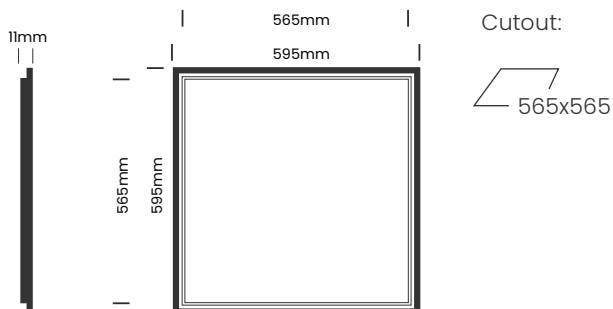

DIAGRAMS:

SPECIFICATIONS OVERVIEW:

Type	Cyanosis Panel
Trim Finish	White
Colour Temperature	3000K, 4000K, 6000K
Beam Angle	120°
LED Power	40W
Dimensions	595mm x 595mm
LED	CRI >90, L80 B10/50,000hr, <3SDCM
Controls	Non-Dim, Phase Dim, 1-10V, DALI
IP Rating	IP40, IP65
UGR	22
Warranty	5 Years

DIAGRAMS:

SPECIFICATIONS OVERVIEW:

Type	Cyanosis Panel
Trim Finish	White
Colour Temperature	3000K, 4000K, 6000K
Beam Angle	120°
LED Power	60W
Dimensions	595mm x 1195mm
LED	CRI >90, L80 B10/50,000hr, <3SDCM
Controls	Non-Dim, Phase Dim, 1-10V, DALI
IP Rating	IP40
UGR	22
Warranty	5 Years

DIAGRAMS:

SPECIFICATIONS OVERVIEW:

Type	Low Glare Panel
Trim Finish	White
Colour Temperature	3000K, 4000K, 6000K
Beam Angle	110°
LED Power	18W, 19W
Dimensions	295mm x 295mm
LED	CRI >80, L80 B10/50,000hr, <3SDCM
Controls	Non-Dim, Phase Dim, 1-10V, DALI
IP Rating	IP40
UGR	<19
Warranty	5 Years

DIAGRAMS:

Cutout:

SPECIFICATIONS OVERVIEW:

Type	Low Glare Panel
Trim Finish	White
Colour Temperature	3000K, 4000K, 6000K
Beam Angle	110°
LED Power	26W, 36W, 60W
Dimensions	295mm x 1195mm
LED	CRI >80, L80 B10/50,000hr, <3SDCM
Controls	Non-Dim, Phase Dim, 1-10V, DALI
IP Rating	IP40
UGR	<19
Warranty	5 Years