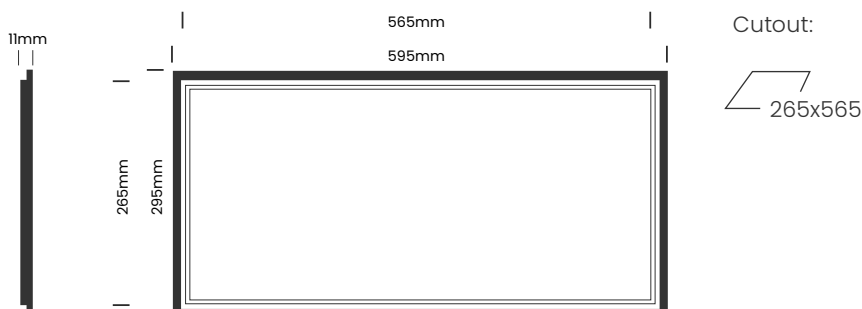

DIAGRAMS:

SPECIFICATIONS OVERVIEW:

Type	Cyanosis Panel
Trim Finish	White
Colour Temperature	3000K, 4000K, 6000K
Beam Angle	120°
LED Power	18W, 24W
Dimensions	295mm x 595mm
LED	CRI >90, L80 B10/50,000hr, <3SDCM
Controls	Non-Dim, Phase Dim, 1-10V, DALI
IP Rating	IP40, IP65
UGR	22
Warranty	5 Years

DIAGRAMS:

SPECIFICATIONS OVERVIEW:

Type	Cyanosis Panel
Trim Finish	White
Colour Temperature	3000K, 4000K, 6000K
Beam Angle	120°
LED Power	26W, 36W, 40W
Dimensions	295mm x 1195mm
LED	CRI >90, L80 B10/50,000hr, <3SDCM
Controls	Non-Dim, Phase Dim, 1-10V, DALI
IP Rating	IP40, IP65
UGR	22
Warranty	5 Years

DIAGRAMS:

SPECIFICATIONS OVERVIEW:

Type	Low Glare Panel
Trim Finish	White
Colour Temperature	3000K, 4000K, 6000K
Beam Angle	110°
LED Power	18W, 19W
Dimensions	295mm x 295mm
LED	CRI >80, L80 B10/50,000hr, <3SDCM
Controls	Non-Dim, Phase Dim, 1-10V, DALI
IP Rating	IP40
UGR	<19
Warranty	5 Years

DIAGRAMS:

Cutout:

SPECIFICATIONS OVERVIEW:

Type	Low Glare Panel
Trim Finish	White
Colour Temperature	3000K, 4000K, 6000K
Beam Angle	110°
LED Power	26W, 36W, 60W
Dimensions	295mm x 1195mm
LED	CRI >80, L80 B10/50,000hr, <3SDCM
Controls	Non-Dim, Phase Dim, 1-10V, DALI
IP Rating	IP40
UGR	<19
Warranty	5 Years