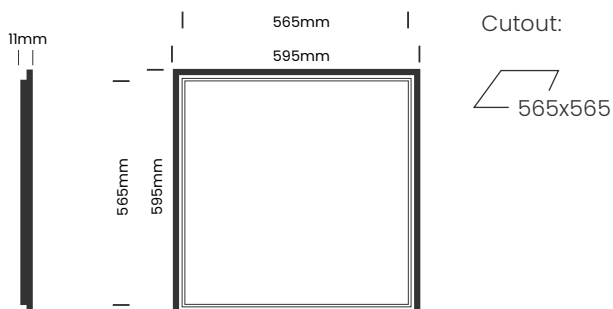

DIAGRAMS:

SPECIFICATIONS OVERVIEW:

Type	Low Glare Panel
Trim Finish	White
Colour Temperature	3000K, 4000K, 6000K
Beam Angle	110°
LED Power	18W, 19W, 40W
Dimensions	295mm x 595mm
LED	CRI >80, L80 B10/50,000hr, <3SDCM
Controls	Non-Dim, Phase Dim, 1-10V, DALI
IP Rating	IP40
UGR	<19
Warranty	5 Years

DIAGRAMS:

Cutout:

SPECIFICATIONS OVERVIEW:

Type	Low Glare Panel
Trim Finish	White
Colour Temperature	3000K, 4000K, 6000K
Beam Angle	110°
LED Power	26W, 36W, 60W
Dimensions	295mm x 1195mm
LED	CRI >80, L80 B10/50,000hr, <3SDCM
Controls	Non-Dim, Phase Dim, 1-10V, DALI
IP Rating	IP40
UGR	<19
Warranty	5 Years

DIAGRAMS:

SPECIFICATIONS OVERVIEW:

Type	Low Glare Panel
Trim Finish	White
Colour Temperature	3000K, 4000K, 6000K
Beam Angle	110°
LED Power	26W, 36W, 60W
Dimensions	595mm x 595mm
LED	CRI >80, L80 B10/50,000hr, <3SDCM
Controls	Non-Dim, Phase Dim, 1-10V, DALI
IP Rating	IP40
UGR	<19
Warranty	5 Years

DIAGRAMS:

SPECIFICATIONS OVERVIEW:

Type	Low Glare Panel
Trim Finish	White
Colour Temperature	3000K, 4000K, 6000K
Beam Angle	110°
LED Power	38W, 100W
Dimensions	595mm x 1195mm
LED	CRI >80, L80 B10/50,000hr, <3SDCM
Controls	Non-Dim, Phase Dim, 1-10V, DALI
IP Rating	IP40
UGR	<19
Warranty	5 Years