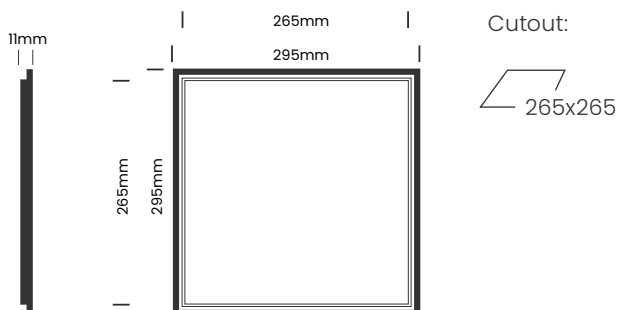

ILLURE

LED PANELS

SPECIFICATIONS OVERVIEW:

Type	Cyanosis Panel
Trim Finish	White
Colour Temperature	3000K, 4000K, 6000K
Beam Angle	120°
LED Power	18W
Dimensions	295mm x 295mm
LED	CRI >90, L80 B10/50,000hr, <3SDCM
Controls	Non-Dim, Phase Dim, 1-10V, DALI
IP Rating	IP40
UGR	22
Warranty	5 Years

DIAGRAMS:

SPECIFICATIONS OVERVIEW:

Type	Cyanosis Panel
Trim Finish	White
Colour Temperature	3000K, 4000K, 6000K
Beam Angle	120°
LED Power	18W, 24W
Dimensions	295mm x 595mm
LED	CRI >90, L80 B10/50,000hr, <3SDCM
Controls	Non-Dim, Phase Dim, 1-10V, DALI
IP Rating	IP40, IP65
UGR	22
Warranty	5 Years

DIAGRAMS:

SPECIFICATIONS OVERVIEW:

Type	Low Glare Panel
Trim Finish	White
Colour Temperature	3000K, 4000K, 6000K
Beam Angle	110°
LED Power	18W, 19W
Dimensions	295mm x 295mm
LED	CRI >80, L80 B10/50,000hr, <3SDCM
Controls	Non-Dim, Phase Dim, 1-10V, DALI
IP Rating	IP40
UGR	<19
Warranty	5 Years

DIAGRAMS:

Cutout:

SPECIFICATIONS OVERVIEW:

Type	Low Glare Panel
Trim Finish	White
Colour Temperature	3000K, 4000K, 6000K
Beam Angle	110°
LED Power	26W, 36W, 60W
Dimensions	295mm x 1195mm
LED	CRI >80, L80 B10/50,000hr, <3SDCM
Controls	Non-Dim, Phase Dim, 1-10V, DALI
IP Rating	IP40
UGR	<19
Warranty	5 Years