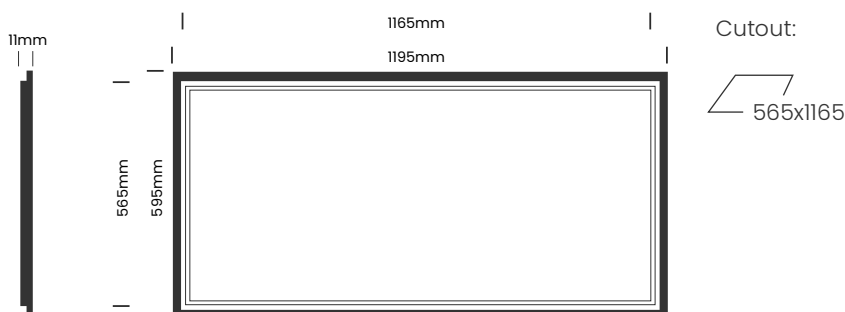

DIAGRAMS:

SPECIFICATIONS OVERVIEW:

Type	Cyanosis Panel
Trim Finish	White
Colour Temperature	3000K, 4000K, 6000K
Beam Angle	120°
LED Power	60W
Dimensions	595mm x 1195mm
LED	CRI >90, L80 B10/50,000hr, <3SDCM
Controls	Non-Dim, Phase Dim, 1-10V, DALI
IP Rating	IP40
UGR	22
Warranty	5 Years

DIAGRAMS:

SPECIFICATIONS OVERVIEW:

Type	Low Glare Panel
Trim Finish	White
Colour Temperature	3000K, 4000K, 6000K
Beam Angle	110°
LED Power	18W, 19W
Dimensions	295mm x 295mm
LED	CRI >80, L80 B10/50,000hr, <3SDCM
Controls	Non-Dim, Phase Dim, 1-10V, DALI
IP Rating	IP40
UGR	<19
Warranty	5 Years

DIAGRAMS:

SPECIFICATIONS OVERVIEW:

Type	Low Glare Panel
Trim Finish	White
Colour Temperature	3000K, 4000K, 6000K
Beam Angle	110°
LED Power	18W, 19W, 40W
Dimensions	295mm x 595mm
LED	CRI >80, L80 B10/50,000hr, <3SDCM
Controls	Non-Dim, Phase Dim, 1-10V, DALI
IP Rating	IP40
UGR	<19
Warranty	5 Years

DIAGRAMS:

Cutout:

SPECIFICATIONS OVERVIEW:

Type	Low Glare Panel
Trim Finish	White
Colour Temperature	3000K, 4000K, 6000K
Beam Angle	110°
LED Power	26W, 36W, 60W
Dimensions	295mm x 1195mm
LED	CRI >80, L80 B10/50,000hr, <3SDCM
Controls	Non-Dim, Phase Dim, 1-10V, DALI
IP Rating	IP40
UGR	<19
Warranty	5 Years