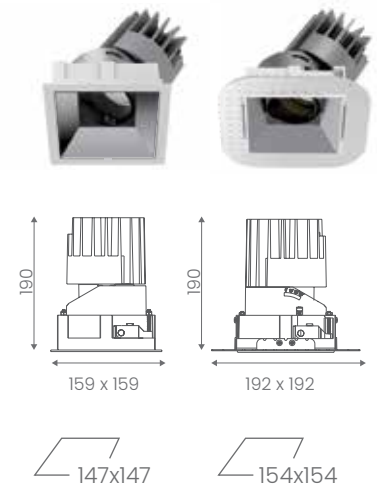

SPECIFICATIONS OVERVIEW:

Version	Wall Washer - Trim, Trimless
Trim Finish	White, Black
Reflector	Matt Silver, White, Black, Specular
Colour Temperature	3000K, 4000K (others on request)
LED Power	25W, 38W
LED	CRI >90, L80 B10/50,000hr, <3SDCM
Controls	Non-Dim, Phase Dim, 1-10V, DALI
COI	Compliant (4000K only)
IP Rating	IP20
Warranty	5 Years

SPECIFICATIONS CODES:

ILDSQ-PRO150WW-25W 900-950 lm nominal

CODE	LED Output	Module Output	LED Voltage	LED Current	LED Power	CRI	CCT
ILDSQ-PRO150WW-25W-930	2700lm	900lm	36V	700mA	25W	90	3000K
ILDSQ-PRO150WW-25W-940	2800lm	950lm	36V	700mA	25W	90	4000K