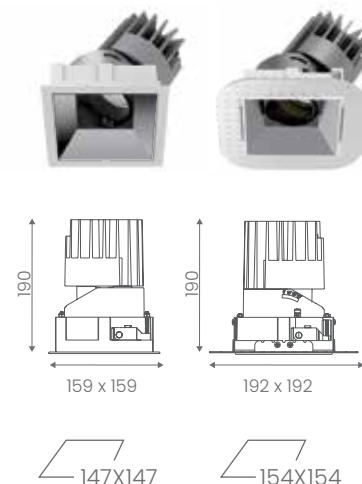

SPECIFICATIONS OVERVIEW:

| | |
|--------------------|-------------------------------------|
| Version | Adjustable - Trim, Trimless |
| Trim Finish | White, Black |
| Reflector | Matt Silver, White, Black, Specular |
| Colour Temperature | 3000K, 4000K (others on request) |
| Beam Angle | 20°, 35°, 50° |
| LED Power | 25W, 38W |
| LED | CRI >90, L80 B10/50,000hr, <3SDCM |
| Controls | Non-Dim, Phase Dim, 1-10V, DALI |
| COI | Compliant (4000K only) |
| IP Rating | IP20 |
| Warranty | 5 Years |

SPECIFICATIONS CODES:

ILDSQ-PRO150A-25W 1800-1900 lm nominal

| CODE | LED Output | Module Output | LED Voltage | LED Current | LED Power | CRI | CCT | BEAM |
|--------------------------|------------|---------------|-------------|-------------|-----------|-----|-------|------|
| ILDSQ-PRO150A-25W-930-20 | 2700lm | 1800lm | 36V | 700mA | 25W | 90 | 3000K | 20° |
| ILDSQ-PRO150A-25W-940-20 | 2800lm | 1900lm | 36V | 700mA | 25W | 90 | 4000K | 20° |
| ILDSQ-PRO150A-25W-930-35 | 2700lm | 1800lm | 36V | 700mA | 25W | 90 | 3000K | 35° |
| ILDSQ-PRO150A-25W-940-35 | 2800lm | 1900lm | 36V | 700mA | 25W | 90 | 4000K | 35° |
| ILDSQ-PRO150A-25W-930-50 | 2700lm | 1800lm | 36V | 700mA | 25W | 90 | 3000K | 50° |
| ILDSQ-PRO150A-25W-940-50 | 2800lm | 1900lm | 36V | 700mA | 25W | 90 | 4000K | 50° |