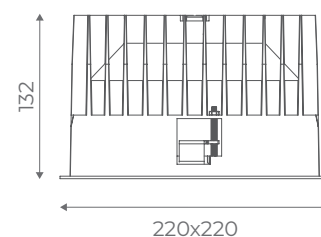

SPECIFICATIONS OVERVIEW:

Version	Fixed
Trim Finish	White, Black
Reflector	Matt Silver, White, Black
Colour Temperature	3000K, 4000K (others on request)
Beam Angle	70°
LED Power	25W, 38W
LED	CRI >90, L80 B10/50,000hr, <3SDCM
Controls	Non-Dim, Phase Dim, 1-10V, DALI
IP Rating	IP54
Warranty	5 Years

SPECIFICATIONS CODES:

ILDSQ200-25W 1900-2100 Lm nominal (CITIZEN LED)

Code	LED output	Module output	LED Voltage	LED Current	LED Power	CRI	CCT	BEAM
ILDSQ200-25W-930-70	2600 lm	1900 lm	36 V	700 mA	25W	>90	3000K	70°
ILDSQ200-25W-940-70	2800 lm	2100 lm	36 V	700 mA	25W	>90	4000K	70°