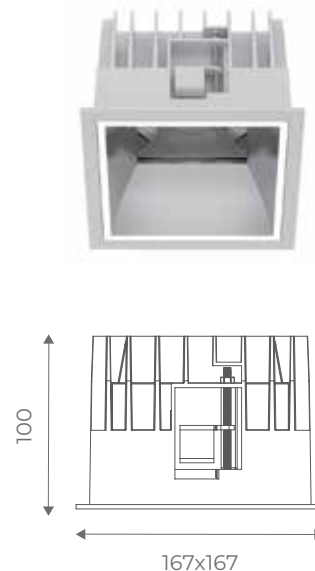

### SPECIFICATIONS OVERVIEW:

Version	Fixed
Trim Finish	White, Black
Reflector	Matt Silver, White, Black
Colour Temperature	3000K, 4000K (others on request)
Beam Angle	70°
LED Power	18W, 25W
LED	CRI >90, L80 B10/50,000hr, <3SDCM
Controls	Non-Dim, Phase Dim, 1-10V, DALI
IP Rating	IP54
Warranty	5 Years

### SPECIFICATIONS CODES:

ILDSQ150-18W 1500-1600 Lm nominal (CITIZEN LED)

Code	LED output	Module output	LED Voltage	LED Current	LED Power	CRI	CCT	BEAM
ILDSQ150-18W-930-70	2000 lm	1500 lm	36 V	500 mA	18W	>90	3000K	70°
ILDSQ150-18W-940-70	2200 lm	1600 lm	36 V	500 mA	18W	>90	4000K	70°

ILDSQ150-25W 2100-2200 Lm nominal (CITIZEN LED)

Code	LED output	Module output	LED Voltage	LED Current	LED Power	CRI	CCT	BEAM
ILDSQ150-25W-930-70	2800 lm	2100 lm	36 V	700 mA	25W	>90	3000K	70°
ILDSQ150-25W-940-70	3000 lm	2200 lm	36 V	700 mA	25W	>90	4000K	70°