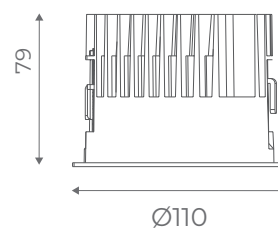

SPECIFICATIONS OVERVIEW:

Version	Fixed
Trim Finish	White, Black
Reflector	Matt Silver, White, Black
Colour Temperature	3000K, 4000K (others on request)
Beam Angle	60°
LED Power	9W, 13W
LED	CRI >90, L80 B10/50,000hr, <3SDCM
Controls	Non-Dim, Phase Dim, 1-10V, DALI
IP Rating	IP54
Warranty	5 Years

SPECIFICATIONS CODES:

ILDSQ100-9W 800-850 Lm nominal (CITIZEN LED)

Code	LED output	Module output	LED Voltage	LED Current	LED Power	CRI	CCT	BEAM
ILDSQ100-9W-930-60	1100 lm	800 lm	36 V	250 mA	9W	>90	3000K	60°
ILDSQ100-9W-940-60	1200 lm	850 lm	36 V	250 mA	9W	>90	4000K	60°