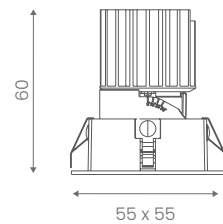

SPECIFICATIONS OVERVIEW:

Version	Adjustable
Trim Finish	White, Black
Reflector	Matt Silver, White, Black
Colour Temperature	3000K, 4000K (others on request)
Beam Angle	18°, 24°, 35°, 50°
LED Power	4W
LED	CRI >90, L80 B10/50,000hr, <3SDCM
Controls	Non-Dim, Phase Dim, 1-10V, DALI
COI	Compliant (4000K only)
IP Rating	IP20
Warranty	5 Years

SPECIFICATIONS CODES:

ILDSQ-PRO45A-4W 350-380 lm nominal

CODE	LED Output	Module Output	LED Voltage	LED Current	LED Power	CRI	CCT	BEAM
ILDSQ-PRO45A-4W-930-18	500lm	350lm	12V	350mA	4W	90	3000K	18°
ILDSQ-PRO45A-4W-940-18	550lm	380lm	12V	350mA	4W	90	4000K	18°
ILDSQ-PRO45A-4W-930-24	500lm	350lm	12V	350mA	4W	90	3000K	24°
ILDSQ-PRO45A-4W-940-24	550lm	380lm	12V	350mA	4W	90	4000K	24°
ILDSQ-PRO45A-4W-930-35	500lm	350lm	12V	350mA	4W	90	3000K	35°
ILDSQ-PRO45A-4W-940-35	550lm	380lm	12V	350mA	4W	90	4000K	35°
ILDSQ-PRO45A-4W-930-50	500lm	350lm	12V	350mA	4W	90	3000K	50°
ILDSQ-PRO45A-4W-940-50	550lm	380lm	12V	350mA	4W	90	4000K	50°