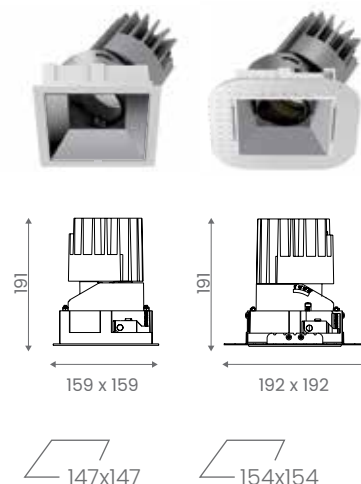

SPECIFICATIONS OVERVIEW:

Version	Fixed - Trim, Trimless
Trim Finish	White, Black
Reflector	Matt Silver, White, Black, Specular
Colour Temperature	3000K, 4000K (others on request)
Beam Angle	28°, 32°, 50°
LED Power	25W, 38W
LED	CRI >90, L80 B10/50,000hr, <3SDCM
Controls	Non-Dim, Phase Dim, 1-10V, DALI
COI	Compliant (4000K only)
IP Rating	IP20
Warranty	5 Years

SPECIFICATIONS CODES:

ILDSQ-PRO150F-25W 1900-2000 lm nominal

CODE	LED Output	Module Output	LED Voltage	LED Current	LED Power	CRI	CCT	BEAM
ILDSQ-PRO150F-25W-930-28	2700lm	1900lm	36V	700mA	25W	90	3000K	28°
ILDSQ-PRO150F-25W-940-28	2800lm	2000lm	36V	700mA	25W	90	4000K	28°
ILDSQ-PRO150F-25W-930-32	2700lm	1900lm	36V	700mA	25W	90	3000K	32°
ILDSQ-PRO150F-25W-940-32	2800lm	2000lm	36V	700mA	25W	90	4000K	32°
ILDSQ-PRO150F-25W-930-50	2700lm	1900lm	36V	700mA	25W	90	3000K	50°
ILDSQ-PRO150F-25W-940-50	2800lm	2000lm	36V	700mA	25W	90	4000K	50°