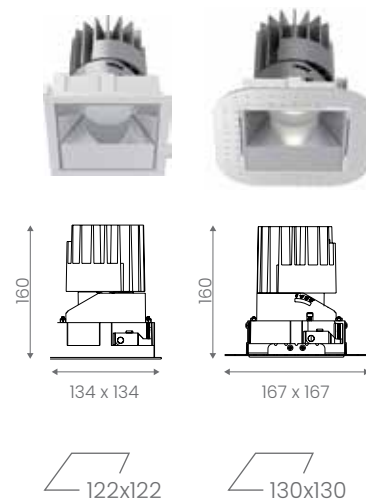

SPECIFICATIONS OVERVIEW:

Version	Wall Washer - Trim, Trimless
Trim Finish	White, Black
Reflector	Matt Silver, White, Black, Specular
Colour Temperature	3000K, 4000K (others on request)
LED Power	18W, 25W
LED	CRI >90, L80 B10/50,000hr, <3SDCM
Controls	Non-Dim, Phase Dim, 1-10V, DALI
COI	Compliant (4000K only)
IP Rating	IP20
Warranty	5 Years

SPECIFICATIONS CODES:

ILDSQ-PRO125WW-18W 680-750 lm nominal

CODE	LED Output	Module Output	LED Voltage	LED Current	LED Power	CRI	CCT
ILDSQ-PRO125WW-18W-930	2000lm	680lm	36V	500mA	18W	90	3000K
ILDSQ-PRO125WW-18W-940	2100lm	750lm	36V	500mA	18W	90	4000K