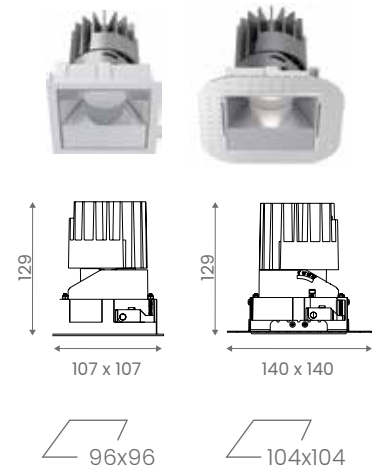

SPECIFICATIONS OVERVIEW:

| | |
|--------------------|-------------------------------------|
| Version | Wall Washer - Trim, Trimless |
| Trim Finish | White, Black |
| Reflector | Matt Silver, White, Black, Specular |
| Colour Temperature | 3000K, 4000K (others on request) |
| LED Power | 13W, 18W |
| LED | CRI >90, L80 B10/50,000hr, <3SDCM |
| Controls | Non-Dim, Phase Dim, 1-10V, DALI |
| COI | Compliant (4000K only) |
| IP Rating | IP20 |
| Warranty | 5 Years |

SPECIFICATIONS CODES:

ILDSQ-PRO100WW-13W 480-520 lm nominal

| CODE | LED Output | Module Output | LED Voltage | LED Current | LED Power | CRI | CCT |
|------------------------|------------|---------------|-------------|-------------|-----------|-----|-------|
| ILDSQ-PRO100WW-13W-930 | 1300lm | 480lm | 36V | 350mA | 13W | 90 | 3000K |
| ILDSQ-PRO100WW-13W-940 | 1400lm | 520lm | 36V | 350mA | 13W | 90 | 4000K |

ILDSQ-PRO100WW-18W 650-700 lm nominal

| CODE | LED Output | Module Output | LED Voltage | LED Current | LED Power | CRI | CCT |
|------------------------|------------|---------------|-------------|-------------|-----------|-----|-------|
| ILDSQ-PRO100WW-18W-930 | 1700lm | 650lm | 36V | 500mA | 18W | 90 | 3000K |
| ILDSQ-PRO100WW-18W-940 | 1800lm | 700lm | 36V | 500mA | 18W | 90 | 4000K |