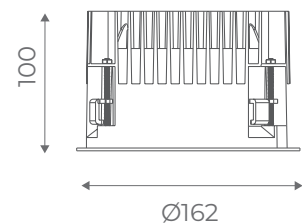

SPECIFICATIONS OVERVIEW:

Version	Fixed
Trim Finish	White, Black
Reflector	Matt Silver, White, Black
Colour Temperature	3000K, 4000K (others on request)
Beam Angle	30°, 60°
LED Power	18W, 25W
LED	CRI >90, L80 B10/50,000hr, <3SDCM
Controls	Non-Dim, Phase Dim, 1-10V, DALI
COI	Compliant (4000K only)
IP Rating	IP54
Warranty	5 Years

SPECIFICATIONS CODES:

ILD150-18W 1800-2200 Lm nominal (CITIZEN LED)

Code	LED output	Module output	LED Voltage	LED Current	LED Power	CRI	CCT	BEAM
ILD150-18W-930-30	2400 lm	2000 lm	36 V	500 mA	18W	>90	3000K	30°
ILD150-18W-940-30	2600 lm	2200 lm	36 V	500 mA	18W	>90	4000K	30°
ILD150-18W-930-60	2400 lm	1800 lm	36 V	500 mA	18W	>90	3000K	60°
ILD150-18W-940-60	2600 lm	1900 lm	36 V	500 mA	18W	>90	4000K	60°