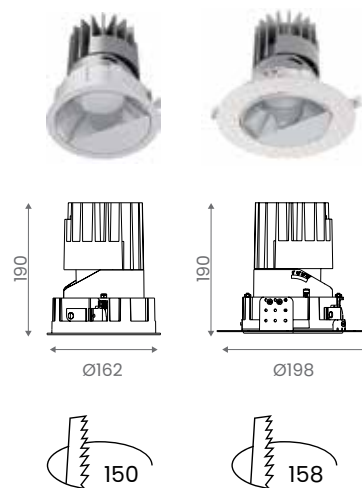

SPECIFICATIONS OVERVIEW:

Version	Wall Washer - Trim, Trimless
Trim Finish	White, Black
Reflector	Matt Silver, White, Black, Specular
Colour Temperature	3000K, 4000K (others on request)
LED Power	25W, 38W
LED	CRI >90, L80 B10/50,000hr, <3SDCM
Controls	Non-Dim, Phase Dim, 1-10V, DALI
COI	Compliant (4000K only)
IP Rating	IP20
Warranty	5 Years

SPECIFICATIONS CODES:

ILD-PRO150WW-25W 1000-1100 lm nominal

CODE	LED Output	Module Output	LED Voltage	LED Current	LED Power	CRI	CCT
ILD-PRO150WW-25W-930-20	2700lm	1000lm	36V	700mA	25W	90	3000K
ILD-PRO150WW-25W-940-20	2800lm	1100lm	36V	700mA	25W	90	4000K

ILD-PRO150WW-38W 1400-1500 lm nominal

CODE	LED Output	Module Output	LED Voltage	LED Current	LED Power	CRI	CCT
ILD-PRO150WW-38W-930-20	3700lm	1400lm	36V	1050mA	38W	90	3000K
ILD-PRO150WW-38W-940-20	3900lm	1500lm	36V	1050mA	38W	90	4000K