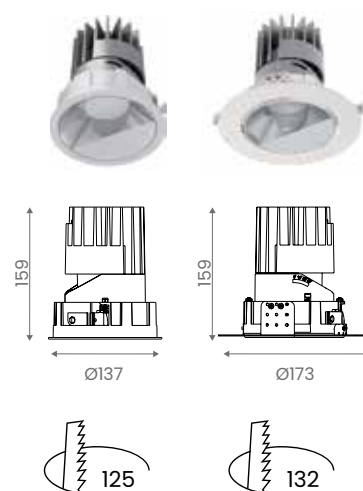

SPECIFICATIONS OVERVIEW:

Version	Wall Washer - Trim, Trimless
Trim Finish	White, Black
Reflector	Matt Silver, White, Black, Specular
Colour Temperature	3000K, 4000K (others on request)
LED Power	18W, 25W
LED	CRI >90, L80 B10/50,000hr, <3SDCM
Controls	Non-Dim, Phase Dim, 1-10V, DALI
COI	Compliant (4000K only)
IP Rating	IP20
Warranty	5 Years

SPECIFICATIONS CODES:

ILD-PRO125WW-18W 750-800 lm nominal

CODE	LED Output	Module Output	LED Voltage	LED Current	LED Power	CRI	CCT
ILD-PRO125WW-18W-930	2000lm	750lm	36V	500mA	18W	90	3000K
ILD-PRO125WW-18W-940	2100lm	800lm	36V	500mA	18W	90	4000K

ILD-PRO125WW-25W 1000-1100 lm nominal

CODE	LED Output	Module Output	LED Voltage	LED Current	LED Power	CRI	CCT
ILD-PRO125WW-25W-930	2600lm	1000lm	36V	700mA	25W	90	3000K
ILD-PRO125WW-25W-940	2700lm	1100lm	36V	700mA	25W	90	4000K