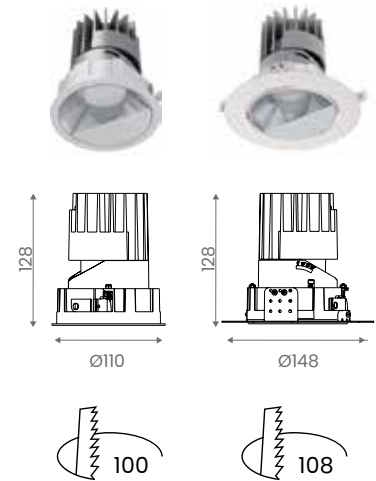

SPECIFICATIONS OVERVIEW:

Version	Wall Washer - Trim, Trimless
Trim Finish	White, Black
Reflector	Matt Silver, White, Black, Specular
Colour Temperature	3000K, 4000K (others on request)
LED Power	13W, 18W
LED	CRI >90, L80 B10/50,000hr, <3SDCM
Controls	Non-Dim, Phase Dim, 1-10V, DALI
COI	Compliant (4000K only)
IP Rating	IP20
Warranty	5 Years

SPECIFICATIONS CODES:

ILD-PRO100WW-13W 480-520 lm nominal

CODE	LED Output	Module Output	LED Voltage	LED Current	LED Power	CRI	CCT
ILD-PRO100WW-13W-930	1300lm	480lm	36V	350mA	13W	90	3000K
ILD-PRO100WW-13W-940	1400lm	520lm	36V	350mA	13W	90	4000K

ILD-PRO100WW-18W 650-700 lm nominal

CODE	LED Output	Module Output	LED Voltage	LED Current	LED Power	CRI	CCT
ILD-PRO100WW-18W-930	1700lm	650lm	36V	500mA	18W	90	3000K
ILD-PRO100WW-18W-940	1800lm	700lm	36V	500mA	18W	90	4000K