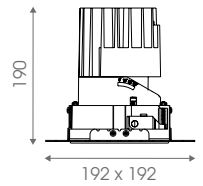

Non-Dim
phase DIM
1-10V
DALI

TRIM

Standard

TRIMLESS

TL Version

ILDSQ-PRO150-WW

3000K
(Standard)

Light distribution for 3000K