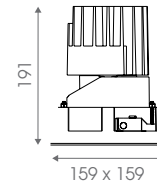

Non-Dim
phase DIM
1-10V
DALI

TRIM

Standard

TRIMLESS

TL Version

ILDSQ-PRO150-WW

3000K
(Standard)

Light distribution for 3000K