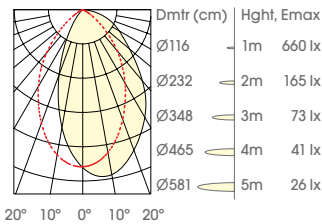

Light distribution for 3000K

25W 900lm-950lm

ILDSQ-PRO150-WW-25W-930
ILDSQ-PRO150-WW-25W-940

Specification Information

ILDSQ-PRO150-WW 25W 900-950 lm

ILDSQ-PRO-WALLWASHER	LED Output	Module Output	LED Voltage	LED Current	LED Power	System Power	CRI	CCT
ILDSQ-PRO150-WW-25W-930	2700lm	900lm	36V	700mA	25W	28W	90	3000K
ILDSQ-PRO150-WW-25W-940	2800lm	950lm	36V	700mA	25W	28W	90	4000K

38W 1300lm-1400lm

ILDSQ-PRO150-WW-38W-930
ILDSQ-PRO150-WW-38W-940