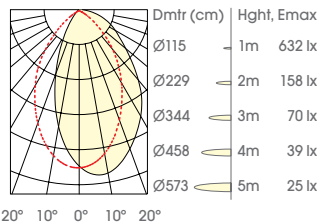

25W 880lm-950lm

ILDSQ-PRO125-WW-25W-930
ILDSQ-PRO125-WW-25W-940

Specification Information

ILDSQ-PRO125-WW 25W 880-950 lm

ILDSQ-PRO-WALLWASHER	LED Output	Module Output	LED Voltage	LED Current	LED Power	System Power	CRI	CCT
ILDSQ-PRO125-WW-25W-930	2600lm	880lm	36V	700mA	25W	28W	90	3000K
ILDSQ-PRO125-WW-25W-940	2700lm	950lm	36V	700mA	25W	28W	90	4000K