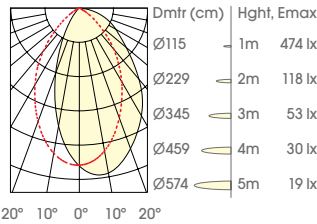

130x130

Light distribution for 3000K

18W 680lm-750lm

ILDSQ-PRO125-WW-18W-930
ILDSQ-PRO125-WW-18W-940

Specification Information

ILDSQ-PRO125-WW 18W 680-750lm

ILDSQ-PRO-WALLWASHER	LED Output	Module Output	LED Voltage	LED Current	LED Power	System Power	CRI	CCT
ILDSQ-PRO125-WW-18W-930	2000lm	680lm	36V	500mA	18W	21W	90	3000K
ILDSQ-PRO125-WW-18W-940	2100lm	750lm	36V	500mA	18W	21W	90	4000K