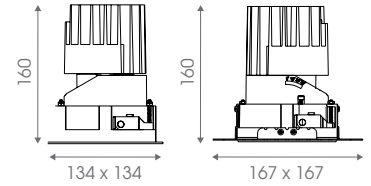

Non-Dim
phase DIM
1-10V
DALI

TRIM

Standard

TRIMLESS

TL Version

ILDSQ-PRO125-WW

3000K
(Standard)

122x122

130x130

Light distribution for 3000K

18W 680lm-750lm

ILDSQ-PRO125-WW-18W-930
ILDSQ-PRO125-WW-18W-940

Specification Information

ILDSQ-PRO125-WW 18W 680-750lm

ILDSQ-PRO-WALLWASHER	LED Output	Module Output	LED Voltage	LED Current	LED Power	System Power	CRI	CCT
ILDSQ-PRO125-WW-18W-930	2000lm	680lm	36V	500mA	18W	21W	90	3000K
ILDSQ-PRO125-WW-18W-940	2100lm	750lm	36V	500mA	18W	21W	90	4000K