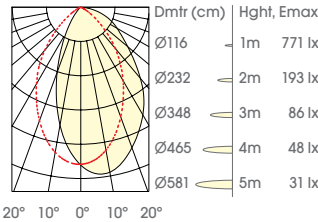

Light distribution for 3000K

25W 1000lm-1100lm

ILD-PRO150-WW-25W-930
ILD-PRO150-WW-25W-940

Specification Information

ILD-PRO150-WW 25W 1000-1100 lm

ILD-PRO-WALLWASHER	LED Output	Module Output	LED Voltage	LED Current	LED Power	System Power	CRI	CCT
ILD-PRO150-WW-25W-930	2700lm	1000lm	36V	700mA	25W	28W	90	3000K
ILD-PRO150-WW-25W-940	2800lm	1100lm	36V	700mA	25W	28W	90	4000K

38W 1400lm-1500lm

ILD-PRO150-WW-38W-930
ILD-PRO150-WW-38W-940