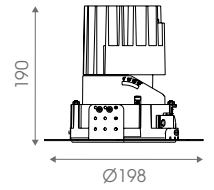

Non-Dim  
phase DIM  
1-10V  
DALI

TRIM

Standard

TRIMLESS

TL Version

ILD-PRO150-WW

3000K  
(Standard)

Light distribution for 3000K