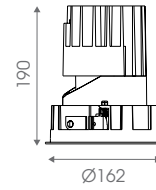

Non-Dim  
phase DIM  
1-10V  
DALI

TRIM

Standard

TRIMLESS

TL Version

ILD-PRO150-WW

3000K  
(Standard)

Light distribution for 3000K