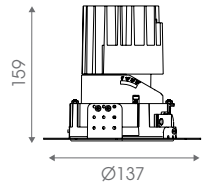

Non-Dim
phase DIM
1-10V
DALI

TRIM

Standard

TRIMLESS

TL Version

ILD-PRO125-WW

3000K
(Standard)

Light distribution for 3000K

18W 750lm-800lm

ILD-PRO125-WW-18W-930
ILD-PRO125-WW-18W-940

Specification Information

ILD-PRO125-WW 18W 750-800 lm

ILD-PRO-WALLWASHER	LED Output	Module Output	LED Voltage	LED Current	LED Power	System Power	CRI	CCT
ILD-PRO125-WW-18W-930	2000lm	750lm	36V	500mA	18W	21W	90	3000K
ILD-PRO125-WW-18W-940	2100lm	800lm	36V	500mA	18W	21W	90	4000K