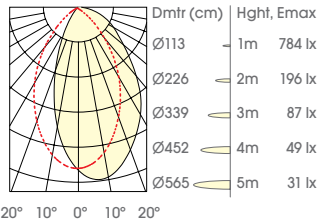

Specification Information

ILD-PRO125-WW 25W 1000-1100 lm

ILD-PRO-WALLWASHER	LED Output	Module Output	LED Voltage	LED Current	LED Power	System Power	CRI	CCT
ILD-PRO125-WW-25W-930	2600lm	1000lm	36V	700mA	25W	28W	90	3000K
ILD-PRO125-WW-25W-940	2700lm	1100lm	36V	700mA	25W	28W	90	4000K