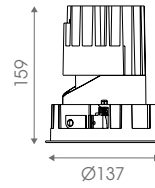

Non-Dim
phase DIM
1-10V
DALI

TRIM

Standard

TRIMLESS

TL Version

ILD-PRO125-WW

3000K
(Standard)

Light distribution for 3000K

18W 750lm-800lm

ILD-PRO125-WW-18W-930
ILD-PRO125-WW-18W-940

Specification Information

ILD-PRO125-WW 18W 750-800 lm

ILD-PRO-WALLWASHER	LED Output	Module Output	LED Voltage	LED Current	LED Power	System Power	CRI	CCT
ILD-PRO125-WW-18W-930	2000lm	750lm	36V	500mA	18W	21W	90	3000K
ILD-PRO125-WW-18W-940	2100lm	800lm	36V	500mA	18W	21W	90	4000K