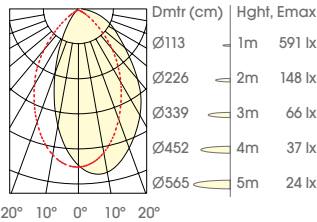

Non-Dim
phase DIM
1-10V
DALI

TRIM

Standard

TRIMLESS

TL Version

ILD-PRO125-WW

3000K
(Standard)

Light distribution for 3000K

18W 750lm-800lm

ILD-PRO125-WW-18W-930
ILD-PRO125-WW-18W-940

Specification Information

ILD-PRO125-WW 18W 750-800 lm

ILD-PRO-WALLWASHER	LED Output	Module Output	LED Voltage	LED Current	LED Power	System Power	CRI	CCT
ILD-PRO125-WW-18W-930	2000lm	750lm	36V	500mA	18W	21W	90	3000K
ILD-PRO125-WW-18W-940	2100lm	800lm	36V	500mA	18W	21W	90	4000K