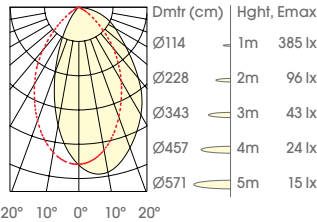

Light distribution for 3000K

13W 480lm-520lm

ILD-PRO100-WW-13W-930
ILD-PRO100-WW-13W-940

Specification Information

ILD-PRO100-WW 13W 480-520 lm

ILD-PRO-WALLWASHER	LED Output	Module Output	LED Voltage	LED Current	LED Power	System Power	CRI	CCT
ILD-PRO100-WW-13W-930	1300lm	480lm	36V	350mA	13W	15W	90	3000K
ILD-PRO100-WW-13W-940	1400lm	520lm	36V	350mA	13W	15W	90	4000K

18W 650lm-700lm

ILD-PRO100-WW-18W-930
ILD-PRO100-WW-18W-940