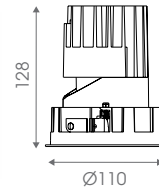

Non-Dim
phase DIM
1-10V
DALI

TRIM

Standard

TRIMLESS

TL Version

ILD-PRO100-WW

3000K
(Standard)

Light distribution for 3000K