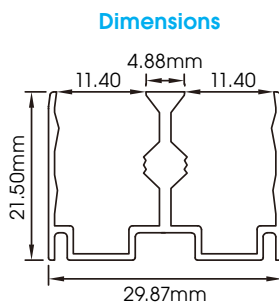

FLEXIBLE & RIGID ALUMINIUM MOUNTING PROFILE