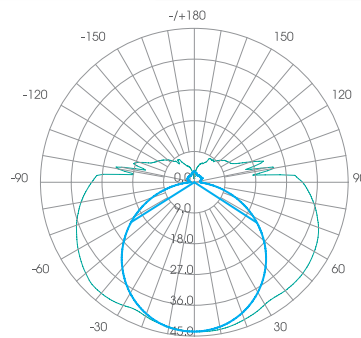

Material:
PVC/Silicon Optional

Waterproof Rating:
IP68

Bending Direction:
Horizontal

Beam Angle:
270°

Min. Bending:
80mm

Installation Temp:
0°C - 50°C

Operational Temp:
-25°C - 50°C

Weight:
0.52kg/m

Dimmable:
DALI, 0-10V, DMX, Triac

CRI:
>80+

H²O FLEX-90 STATIC COLOUR

ILFX90-24-5W-270-H

Available Colours

Input Voltage:	24V	2200K - 123lm/m	Amber	34lm/m
Watts/m:	5W	2700K - 124lm/m	Blue	19lm/m
Dimming:	YES	3000K - 149lm/m	Green	115lm/m
Beam Angle:	270	3500K - 130lm/m	Orange	32lm/m
LED Chips/m:	72	4000K - 136lm/m	Pink	48lm/m
Cutting Length (LED QTY):	12	4500K - 155lm/m	Red	42lm/m
Cutting Length (mm):	166.7	5000K - 170lm/m		
Max Length (One Feed/m):	15	6500K - 175lm/m