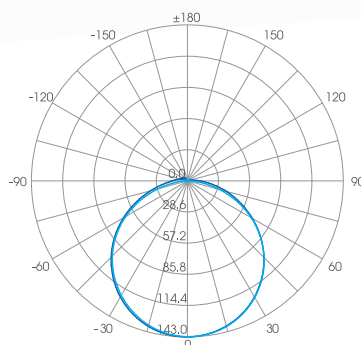

Material:
PVC/Silicon Optional

Waterproof Rating:
IP68

Bending Direction:
Horizontal

Beam Angle:
120°

Min. Bending:
150mm

Installation Temp:
0°C - 50°C

Operating Temp:
-25°C - 50°C

Weight:
0.43kg/m

Dimmable:
DALI, 0-10V, DMX, Triac

CRI:
>80+

H₂O FLEX-70 STATIC COLOUR

ILFX70-24-10W-120-H

Input Voltage:	24V
Watts/m:	10W
Dimming:	YES
Beam Angle:	120
LED Chips/m:	120
Cutting Length (LED QTY):	12
Cutting Length (mm):	100
Max Length (One Feed/m):	5