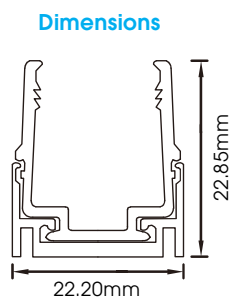

Material:
PVC/Silicon Optional

Waterproof Rating:
IP68

Bending Direction:
Horizontal

Beam Angle:
120°

Min. Bending:
150mm

Installation Temp:
0°C - 50°C

Operating Temp:
-25°C - 50°C

Weight:
0.43kg/m

Dimmable:
DALI, 0-10V, DMX, Triac

CRI:
>80+

H₂O FLEX-70 STATIC COLOUR

ILFX70-24-10W-120-H

Input Voltage:	24V
Watts/m:	10W
Dimming:	YES
Beam Angle:	120
LED Chips/m:	120
Cutting Length (LED QTY):	12
Cutting Length (mm):	100
Max Length (One Feed/m):	5

FLEXIBLE & RIGID ALUMINIUM MOUNTING PROFILE

PLASTIC MOUNTING PROFILE

Dimensions

Mounting

Dimensions

Mounting

FLEXIBLE STAINLESS STEEL MOUNTING BRACKETS

Dimensions

Mounting

Dimensions

Mounting