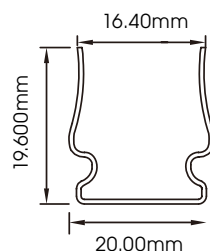

Material:
PVC/Silicon Optional

Waterproof Rating:
IP68

Bending Direction:
Horizontal

Beam Angle:
120°

Min. Bending:
150mm

Installation Temp:
0°C - 50°C

Operating Temp:
-25°C - 50°C

Weight:
0.43kg/m

FLEXIBLE & RIGID ALUMINIUM MOUNTING PROFILE

PLASTIC MOUNTING PROFILE

Dimensions

Mounting

Dimensions

Mounting

FLEXIBLE STAINLESS STEEL MOUNTING BRACKETS

Dimensions

Mounting

Dimensions

Mounting