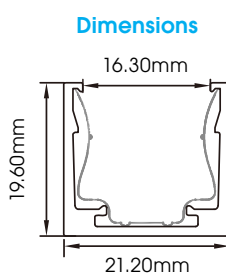

Material:
PVC/Silicon Optional

Waterproof Rating:
IP68

Bending Direction:
Horizontal

Beam Angle:
120°

Min. Bending:
150mm

Installation Temp:
0°C - 50°C

Operating Temp:
-25°C - 50°C

Weight:
0.43kg/m

Dimmable:
DALI, 0-10V, DMX, Triac

CRI:
>80+

H₂O FLEX-70 STATIC COLOUR

ILFX70-24-10W-120-H

Input Voltage:	24V
Watts/m:	10W
Dimming:	YES
Beam Angle:	120
LED Chips/m:	120
Cutting Length (LED QTY):	12
Cutting Length (mm):	100
Max Length (One Feed/m):	5

FLEXIBLE & RIGID ALUMINIUM MOUNTING PROFILE

PLASTIC MOUNTING PROFILE

Dimensions

Mounting

Dimensions

Mounting

FLEXIBLE STAINLESS STEEL MOUNTING BRACKETS

Dimensions

Mounting

Dimensions

Mounting