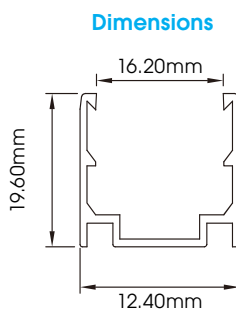

Material:
PVC/Silicon Optional

Waterproof Rating:
IP68

Bending Direction:
Horizontal

Beam Angle:
120°

Min. Bending:
150mm

Installation Temp:
0°C - 50°C

Operating Temp:
-25°C - 50°C

Weight:
0.43kg/m

Dimmable:
DALI, 0-10V, DMX, Triac

CRI:
>80+

H₂O FLEX-70 STATIC COLOUR

ILFX70-24-10W-120-H

Input Voltage:	24V
Watts/m:	10W
Dimming:	YES
Beam Angle:	120
LED Chips/m:	120
Cutting Length (LED QTY):	12
Cutting Length (mm):	100
Max Length (One Feed/m):	5

FLEXIBLE & RIGID ALUMINIUM MOUNTING PROFILE

PLASTIC MOUNTING PROFILE

Dimensions

Mounting

Dimensions

Mounting

FLEXIBLE STAINLESS STEEL MOUNTING BRACKETS

Dimensions

Mounting

Dimensions

Mounting