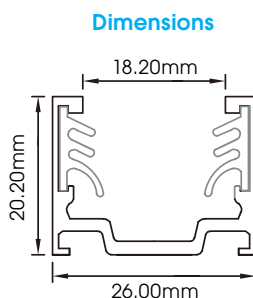

Material:
PVC/Silicon Optional

Waterproof Rating:
IP68

Bending Direction:
Horizontal

Beam Angle:
120°

Min. Bending:
150mm

Installation Temp:
0°C - 50°C

Operating Temp:
-25°C - 50°C

Weight:
0.43kg/m

Dimmable:
DALI, 0-10V, DMX, Triac

CRI:
>80+

H₂O FLEX-70 STATIC COLOUR

ILFX70-24-10W-120-H

Input Voltage:	24V
Watts/m:	10W
Dimming:	YES
Beam Angle:	120
LED Chips/m:	120
Cutting Length (LED QTY):	12
Cutting Length (mm):	100
Max Length (One Feed/m):	5

FLEXIBLE & RIGID ALUMINIUM MOUNTING PROFILE

PLASTIC MOUNTING PROFILE

Dimensions

Mounting

Dimensions

Mounting

FLEXIBLE STAINLESS STEEL MOUNTING BRACKETS

Dimensions

Mounting

Dimensions

Mounting