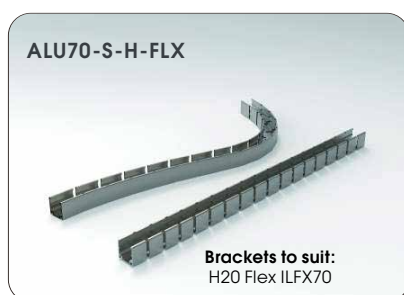

Material:
PVC/Silicon Optional

Waterproof Rating:
IP68

Bending Direction:
Horizontal

Beam Angle:
120°

Min. Bending:
150mm

Installation Temp:
0°C - 50°C

Operating Temp:
-25°C - 50°C

Weight:
0.43kg/m

Dimmable:
DALI, 0-10V, DMX, Triac

CRI:
>80+

H₂O FLEX-70 STATIC COLOUR

ILFX70-24-10W-120-H

Input Voltage:	24V
Watts/m:	10W
Dimming:	YES
Beam Angle:	120
LED Chips/m:	120
Cutting Length (LED QTY):	12
Cutting Length (mm):	100
Max Length (One Feed/m):	5

FLEXIBLE & RIGID ALUMINIUM MOUNTING PROFILE

PLASTIC MOUNTING PROFILE

Dimensions

Mounting

Dimensions

Mounting

FLEXIBLE STAINLESS STEEL MOUNTING BRACKETS

Dimensions