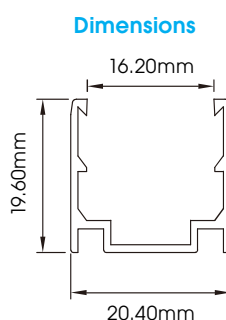

Material:
PVC/Silicon Optional

Waterproof Rating:
IP68

Bending Direction:
Horizontal

Beam Angle:
120°

Min. Bending:
150mm

Installation Temp:
0°C - 50°C

Operating Temp:
-25°C - 50°C

Weight:
0.43kg/m

Dimmable:
DALI, 0-10V, DMX, Triac

CRI:
>80+

H₂O FLEX-70 STATIC COLOUR

ILFX70-24-10W-120-H

Input Voltage:	24V
Watts/m:	10W
Dimming:	YES
Beam Angle:	120
LED Chips/m:	120
Cutting Length (LED QTY):	12
Cutting Length (mm):	100
Max Length (One Feed/m):	5

FLEXIBLE & RIGID ALUMINIUM MOUNTING PROFILE

PLASTIC MOUNTING PROFILE

Dimensions

Mounting

Dimensions

Mounting

FLEXIBLE STAINLESS STEEL MOUNTING BRACKETS

Dimensions

Mounting

Dimensions

Mounting