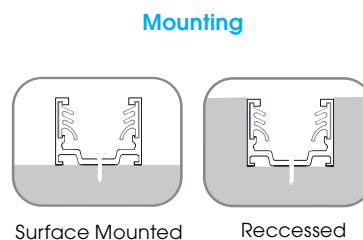

ALUMINIUM MOUNTING PROFILE