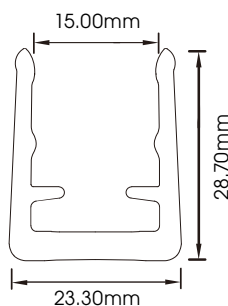

Material:
PVC/Silicon Optional

Waterproof Rating:
IP68

Bending Direction:
Horizontal

Beam Angle:
120°

Min. Bending:
150mm

Installation Temp:
0°C - 50°C

Operating Temp:
-25°C - 50°C

Weight:
0.43kg/m

Dimmable:
DALI, 0-10V, DMX, Triac

CRI:
>80+

H₂O FLEX-70 STATIC COLOUR

ILFX70-24-10W-120-H

Input Voltage:	24V
Watts/m:	10W
Dimming:	YES
Beam Angle:	120
LED Chips/m:	120
Cutting Length (LED QTY):	12
Cutting Length (mm):	100
Max Length (One Feed/m):	5

FLEXIBLE & RIGID ALUMINIUM MOUNTING PROFILE

PLASTIC MOUNTING PROFILE

Dimensions

Mounting

Dimensions

Mounting

FLEXIBLE STAINLESS STEEL MOUNTING BRACKETS

Dimensions

Mounting

Dimensions

Mounting