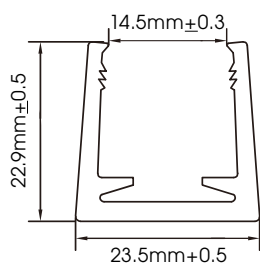

Material:
PVC/Silicon Optional

Waterproof Rating:
IP68

Bending Direction:
Horizontal

Beam Angle:
120°

Min. Bending:
150mm

Installation Temp:
0°C - 50°C

Operating Temp:
-25°C - 50°C

Weight:
0.43kg/m

FLEXIBLE & RIGID ALUMINIUM MOUNTING PROFILE

PLASTIC MOUNTING PROFILE

Dimensions

Mounting

Dimensions

Mounting

FLEXIBLE STAINLESS STEEL MOUNTING BRACKETS

Dimensions

Mounting

Dimensions

Mounting