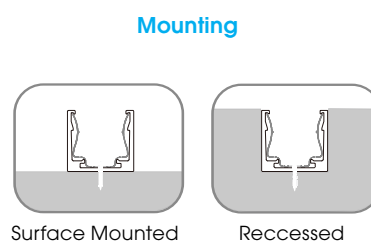

ALUMINIUM MOUNTING PROFILE