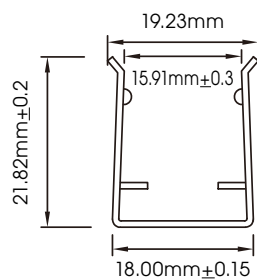

Material:
PVC/Silicon Optional

Waterproof Rating:
IP68

Bending Direction:
Horizontal

Beam Angle:
120°

Min. Bending:
150mm

Installation Temp:
0°C - 50°C

Operating Temp:
-25°C - 50°C

Weight:
0.43kg/m

FLEXIBLE & RIGID ALUMINIUM MOUNTING PROFILE

PLASTIC MOUNTING PROFILE

Dimensions

Mounting

Dimensions

Mounting

FLEXIBLE STAINLESS STEEL MOUNTING BRACKETS

Dimensions

Mounting

Dimensions

Mounting