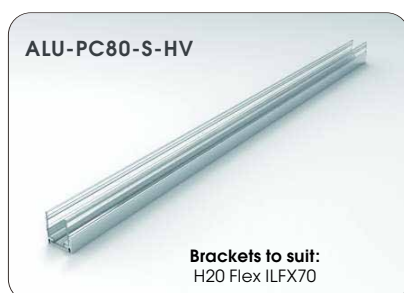

Material:
PVC/Silicon Optional

Waterproof Rating:
IP68

Bending Direction:
Horizontal

Beam Angle:
120°

Min. Bending:
150mm

Installation Temp:
0°C - 50°C

Operating Temp:
-25°C - 50°C

Weight:
0.43kg/m

Dimmable:
DALI, 0-10V, DMX, Triac

CRI:
>80+

H₂O FLEX-70 STATIC COLOUR

ILFX70-24-10W-120-H

Input Voltage:	24V
Watts/m:	10W
Dimming:	YES
Beam Angle:	120
LED Chips/m:	120
Cutting Length (LED QTY):	12
Cutting Length (mm):	100
Max Length (One Feed/m):	5

Available Colours

2200K - 490lm/m	Blue	73lm/m
2700K - 490lm/m	Green	300lm/m
3000K - 510lm/m	Red	120lm/m
3500K - 510lm/m		
4000K - 520lm/m		
4500K - 520lm/m		
5000K - 540lm/m		
6500K - 540lm/m		

ALUMINIUM MOUNTING PROFILE

FLEXIBLE & RIGID ALUMINIUM MOUNTING PROFILE

PLASTIC MOUNTING PROFILE

Dimensions

Mounting

Dimensions

Mounting

FLEXIBLE STAINLESS STEEL MOUNTING BRACKETS

Dimensions