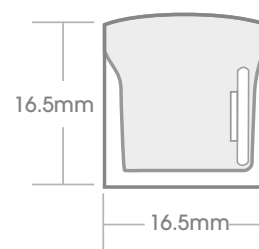

Material:
PVC/Silicon Optional

Waterproof Rating:
IP68

Bending Direction:
Horizontal

Beam Angle:
120°

Min. Bending:
150mm

Installation Temp:
0°C - 50°C

Operating Temp:
-25°C - 50°C

Weight:
0.43kg/m

Dimmable:
DALI, 0-10V, DMX, Triac

CRI:
>80+

H₂O FLEX-70 STATIC COLOUR

ILFX70-24-10W-120-H

Input Voltage:	24V
Watts/m:	10W
Dimming:	YES
Beam Angle:	120
LED Chips/m:	120
Cutting Length (LED QTY):	12
Cutting Length (mm):	100
Max Length (One Feed/m):	5

FLEXIBLE & RIGID ALUMINIUM MOUNTING PROFILE

PLASTIC MOUNTING PROFILE

Dimensions

Mounting

Dimensions

Mounting

FLEXIBLE STAINLESS STEEL MOUNTING BRACKETS

Dimensions

Mounting

Dimensions

Mounting