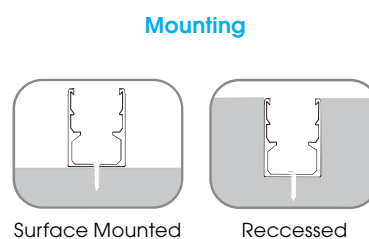

H²O FLEX-60 DYNAMIC COLOUR CONTROL

ILFX60-24-15W-120-V-RGB-DMX

Available Colours

Input Voltage:	24V	R: 33lm/m, G: 100lm/m, B: 21lm/m
Watts/m:	15W	
Dimming:	DMX	
Beam Angle:	120	
LED Chips/m:	70	
Cutting Length (LED QTY):	7	
Cutting Length (mm):	100	
Max Length (One Feed/m):	8	

ILFX60-24-18W-120-V-RGBW-DMX

Available Colours

Input Voltage:	24V	R: 33lm/m, G: 100lm/m, B: 21lm/m
Watts/m:	18W	RGBW (2700K)- 120lm/m
Dimming:	DMX	RGBW (3000K)- 130lm/m
Beam Angle:	120	RGBW (4000K)- 140lm/m
LED Chips/m:	70	RGBW (5000K)- 160lm/m
Cutting Length (LED QTY):	7	
Cutting Length (mm):	100	
Max Length (One Feed/m):	8	

ALUMINIUM MOUNTING PROFILE