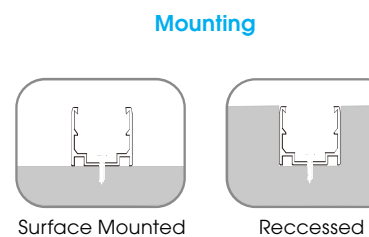

H²O FLEX-60 DYNAMIC COLOUR CONTROL

ILFX60-24-15W-120-V-RGB-DMX

Available Colours

Input Voltage:	24V	R: 33lm/m, G: 100lm/m, B: 21lm/m
Watts/m:	15W	
Dimming:	DMX	
Beam Angle:	120	
LED Chips/m:	70	
Cutting Length (LED QTY):	7	
Cutting Length (mm):	100	
Max Length (One Feed/m):	8	

ILFX60-24-18W-120-V-RGBW-DMX

Available Colours

Input Voltage:	24V	R: 33lm/m, G: 100lm/m, B: 21lm/m
Watts/m:	18W	RGBW (2700K)- 120lm/m
Dimming:	DMX	RGBW (3000K)- 130lm/m
Beam Angle:	120	RGBW (4000K)- 140lm/m
LED Chips/m:	70	RGBW (5000K)- 160lm/m
Cutting Length (LED QTY):	7	
Cutting Length (mm):	100	
Max Length (One Feed/m):	8	

ALUMINIUM MOUNTING PROFILE