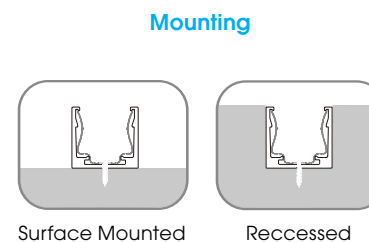

H²O FLEX-60 DYNAMIC COLOUR CONTROL

ILFX60-24-15W-120-V-RGB-DMX

Available Colours

Input Voltage:	24V	R: 33lm/m, G: 100lm/m, B: 21lm/m
Watts/m:	15W	
Dimming:	DMX	
Beam Angle:	120	
LED Chips/m:	70	
Cutting Length (LED QTY):	7	
Cutting Length (mm):	100	
Max Length (One Feed/m):	8	

ILFX60-24-18W-120-V-RGBW-DMX

Available Colours

Input Voltage:	24V	R: 33lm/m, G: 100lm/m, B: 21lm/m
Watts/m:	18W	RGBW (2700K)- 120lm/m
Dimming:	DMX	RGBW (3000K)- 130lm/m
Beam Angle:	120	RGBW (4000K)- 140lm/m
LED Chips/m:	70	RGBW (5000K)- 160lm/m
Cutting Length (LED QTY):	7	
Cutting Length (mm):	100	
Max Length (One Feed/m):	8	

ALUMINIUM MOUNTING PROFILE