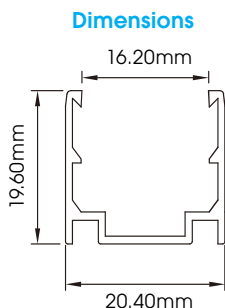

FLEXIBLE & RIGID ALUMINIUM MOUNTING PROFILE