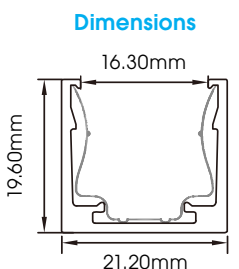

H²O FLEX-60 DYNAMIC COLOUR CONTROL

ILFX60-24-15W-120-V-RGB-DMX

Available Colours

Input Voltage:	24V	R: 33lm/m, G: 100lm/m, B: 21lm/m
Watts/m:	15W	
Dimming:	DMX	
Beam Angle:	120	
LED Chips/m:	70	
Cutting Length (LED QTY):	7	
Cutting Length (mm):	100	
Max Length (One Feed/m):	8	

ILFX60-24-18W-120-V-RGBW-DMX

Available Colours

Input Voltage:	24V	R: 33lm/m, G: 100lm/m, B: 21lm/m
Watts/m:	18W	RGBW (2700K)- 120lm/m
Dimming:	DMX	RGBW (3000K)- 130lm/m
Beam Angle:	120	RGBW (4000K)- 140lm/m
LED Chips/m:	70	RGBW (5000K)- 160lm/m
Cutting Length (LED QTY):	7	
Cutting Length (mm):	100	
Max Length (One Feed/m):	8	

ALUMINIUM MOUNTING PROFILE