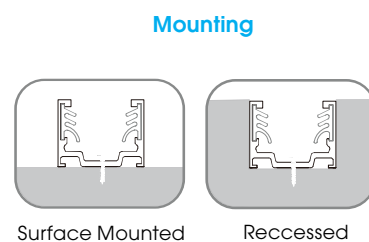

H²O FLEX-60 DYNAMIC COLOUR CONTROL

ILFX60-24-15W-120-V-RGB-DMX

Available Colours

Input Voltage:	24V	R: 33lm/m, G: 100lm/m, B: 21lm/m
Watts/m:	15W	
Dimming:	DMX	
Beam Angle:	120	
LED Chips/m:	70	
Cutting Length (LED QTY):	7	
Cutting Length (mm):	100	
Max Length (One Feed/m):	8	

ILFX60-24-18W-120-V-RGBW-DMX

Available Colours

Input Voltage:	24V	R: 33lm/m, G: 100lm/m, B: 21lm/m
Watts/m:	18W	RGBW (2700K)- 120lm/m
Dimming:	DMX	RGBW (3000K)- 130lm/m
Beam Angle:	120	RGBW (4000K)- 140lm/m
LED Chips/m:	70	RGBW (5000K)- 160lm/m
Cutting Length (LED QTY):	7	
Cutting Length (mm):	100	
Max Length (One Feed/m):	8	

ALUMINIUM MOUNTING PROFILE