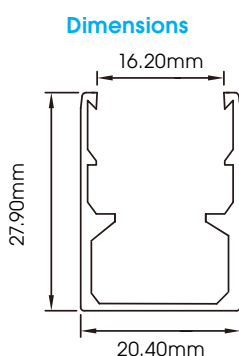

H²O FLEX-60 DYNAMIC COLOUR CONTROL

ILFX60-24-15W-120-V-RGB-DMX

Available Colours

Input Voltage:	24V	R: 33lm/m, G: 100lm/m, B: 21lm/m
Watts/m:	15W	
Dimming:	DMX	
Beam Angle:	120	
LED Chips/m:	70	
Cutting Length (LED QTY):	7	
Cutting Length (mm):	100	
Max Length (One Feed/m):	8	

ILFX60-24-18W-120-V-RGBW-DMX

Available Colours

Input Voltage:	24V	R: 33lm/m, G: 100lm/m, B: 21lm/m
Watts/m:	18W	RGBW (2700K)- 120lm/m
Dimming:	DMX	RGBW (3000K)- 130lm/m
Beam Angle:	120	RGBW (4000K)- 140lm/m
LED Chips/m:	70	RGBW (5000K)- 160lm/m
Cutting Length (LED QTY):	7	
Cutting Length (mm):	100	
Max Length (One Feed/m):	8	

ALUMINIUM MOUNTING PROFILE