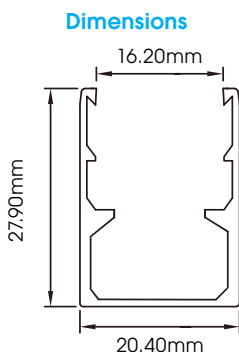

H²O FLEX-60 DYNAMIC COLOUR CONTROL

ILFX60-24-15W-120-V-RGB-DMX

Available Colours

Input Voltage:	24V	R: 33lm/m, G: 100lm/m, B: 21lm/m
Watts/m:	15W	
Dimming:	DMX	
Beam Angle:	120	
LED Chips/m:	70	
Cutting Length (LED QTY):	7	
Cutting Length (mm):	100	
Max Length (One Feed/m):	8	

ILFX60-24-18W-120-V-RGBW-DMX

Available Colours

Input Voltage:	24V	R: 33lm/m, G: 100lm/m, B: 21lm/m
Watts/m:	18W	RGBW (2700K)- 120lm/m
Dimming:	DMX	RGBW (3000K)- 130lm/m
Beam Angle:	120	RGBW (4000K)- 140lm/m
LED Chips/m:	70	RGBW (5000K)- 160lm/m
Cutting Length (LED QTY):	7	
Cutting Length (mm):	100	
Max Length (One Feed/m):	8	

ALUMINIUM MOUNTING PROFILE