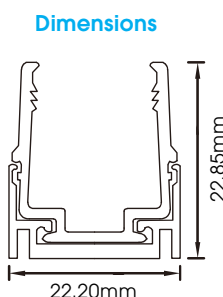

FLEXIBLE & RIGID ALUMINIUM MOUNTING PROFILE