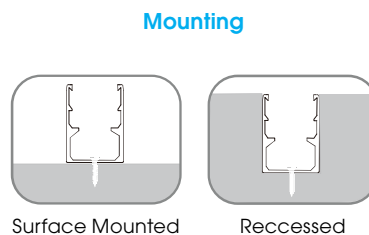

H²O FLEX-60 DYNAMIC COLOUR CONTROL

ILFX60-24-15W-120-V-RGB-DMX

Available Colours

Input Voltage:	24V	R: 33lm/m, G: 100lm/m, B: 21lm/m
Watts/m:	15W	
Dimming:	DMX	
Beam Angle:	120	
LED Chips/m:	70	
Cutting Length (LED QTY):	7	
Cutting Length (mm):	100	
Max Length (One Feed/m):	8	

ILFX60-24-18W-120-V-RGBW-DMX

Available Colours

Input Voltage:	24V	R: 33lm/m, G: 100lm/m, B: 21lm/m
Watts/m:	18W	RGBW (2700K)- 120lm/m
Dimming:	DMX	RGBW (3000K)- 130lm/m
Beam Angle:	120	RGBW (4000K)- 140lm/m
LED Chips/m:	70	RGBW (5000K)- 160lm/m
Cutting Length (LED QTY):	7	
Cutting Length (mm):	100	
Max Length (One Feed/m):	8	

ALUMINIUM MOUNTING PROFILE