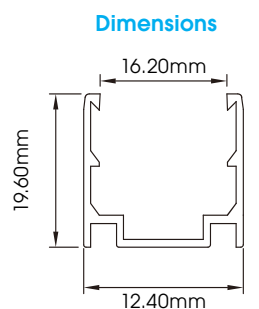

H²O FLEX-60 DYNAMIC COLOUR CONTROL

ILFX60-24-15W-120-V-RGB-DMX

Available Colours

Input Voltage:	24V	R: 33lm/m, G: 100lm/m, B: 21lm/m
Watts/m:	15W	
Dimming:	DMX	
Beam Angle:	120	
LED Chips/m:	70	
Cutting Length (LED QTY):	7	
Cutting Length (mm):	100	
Max Length (One Feed/m):	8	

ILFX60-24-18W-120-V-RGBW-DMX

Available Colours

Input Voltage:	24V	R: 33lm/m, G: 100lm/m, B: 21lm/m
Watts/m:	18W	RGBW (2700K)- 120lm/m
Dimming:	DMX	RGBW (3000K)- 130lm/m
Beam Angle:	120	RGBW (4000K)- 140lm/m
LED Chips/m:	70	RGBW (5000K)- 160lm/m
Cutting Length (LED QTY):	7	
Cutting Length (mm):	100	
Max Length (One Feed/m):	8	

ALUMINIUM MOUNTING PROFILE