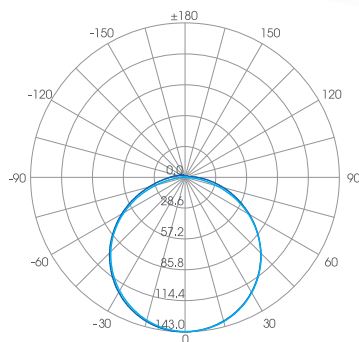

Material:
PVC/Silicon Optional

Waterproof Rating:
IP68

Bending Direction:
Vertical

Beam Angle:
120°

Min. Bending:
120mm

Installation Temp:
0°C - 50°C

Operating Temp:
-25°C - 50°C

Weight:
0.43kg/m

Dimmable:
DALI, 0-10V, DMX, Triac

CRI:
>80+

H²O FLEX-60 STATIC COLOUR

ILFX60-24-9W-120-V

Input Voltage:	24V
Watts/m:	9W
Dimming:	YES
Beam Angle:	120
LED Chips/m:	120
Cutting Length (LED QTY):	12
Cutting Length (mm):	100
Max Length (One Feed/m):	10

Available Colours

2200K - 350lm/m	Amber	90lm/m
2700K - 350lm/m	Blue	60lm/m
3000K - 360lm/m	Green	320lm/m
3500K - 360lm/m	Orange	80lm/m
4000K - 380lm/m	Pink	190lm/m
5000K - 400lm/m	Red	110lm/m
6500K - 400lm/m		

ILFX60-24-10W-120-V

Input Voltage:	24V
Watts/m:	10W
Dimming:	YES
Beam Angle:	120
LED Chips/m:	144
Cutting Length (LED QTY):	12
Cutting Length (mm):	83.3
Max Length (One Feed/m):	10

Available Colours

2200K - 400lm/m	Amber	110lm/m
2700K - 420lm/m	Blue	72lm/m
3000K - 450lm/m	Green	390lm/m
3500K - 450lm/m	Orange	80lm/m
4000K - 460lm/m	Pink	190lm/m
4500K - 460lm/m	Red	120lm/m
5000K - 470lm/m		
6500K - 470lm/m