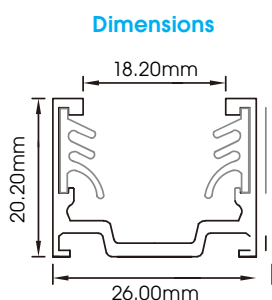

H²O FLEX-60 DYNAMIC COLOUR CONTROL

ILFX60-24-15W-120-V-RGB-DMX

Available Colours

Input Voltage:	24V	R: 33lm/m, G: 100lm/m, B: 21lm/m
Watts/m:	15W	
Dimming:	DMX	
Beam Angle:	120	
LED Chips/m:	70	
Cutting Length (LED QTY):	7	
Cutting Length (mm):	100	
Max Length (One Feed/m):	8	

ILFX60-24-18W-120-V-RGBW-DMX

Available Colours

Input Voltage:	24V	R: 33lm/m, G: 100lm/m, B: 21lm/m
Watts/m:	18W	RGBW (2700K)- 120lm/m
Dimming:	DMX	RGBW (3000K)- 130lm/m
Beam Angle:	120	RGBW (4000K)- 140lm/m
LED Chips/m:	70	RGBW (5000K)- 160lm/m
Cutting Length (LED QTY):	7	
Cutting Length (mm):	100	
Max Length (One Feed/m):	8	

ALUMINIUM MOUNTING PROFILE