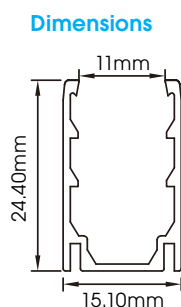

H²O FLEX-50 RGB/W

ILFX50-24-17W-72-H-RGBW

Input Voltage:	24V
Watts/m:	17W
Dimming:	Yes
Beam Angle:	120
LED Chips/m:	72
Cutting Length (LED QTY):	6
Cutting Length (mm):	83.3
Max Length (One Feed/m):	8

Available Colours

R: 30lm/m, G: 115lm/m, B: 21lm/m
RGBW(2700K)- 139lm/m
RGBW(3000K)- 144lm/m
RGBW(4000K)- 149lm/m
RGBW(5000K)- 161lm/m

H²O FLEX-50 DYNAMIC COLOUR CHANGING

ILFX50-24-15W-120-H-RGB-DMX

Input Voltage:	24V
Watts/m:	15W
Dimming:	DMX
Beam Angle:	120
LED Chips/m:	70
Cutting Length (LED QTY):	7
Cutting Length (mm):	100
Max Length (One Feed/m):	8

Available Colours

R: 36lm/m, G: 97lm/m, B: 19lm/m

ILFX50-24-18W-120-H-RGBW-DMX

Input Voltage:	24V
Watts/m:	18W
Dimming:	DMX
Beam Angle:	120
LED Chips/m:	70
Cutting Length (LED QTY):	7
Cutting Length (mm):	100
Max Length (One Feed/m):	8

Available Colours

R: 35lm/m, G: 119lm/m, B: 25lm/m
RGBW(2700K)- 110lm/m
RGBW(3000K)- 122lm/m
RGBW(4000K)- 129lm/m
RGBW(5000K)- 121lm/m

ALUMINIUM MOUNTING PROFILE