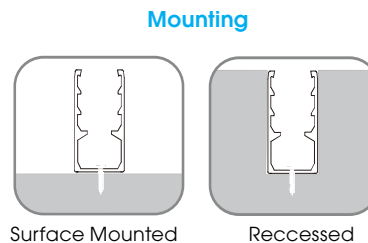

H²O FLEX-50 RGB/W

ILFX50-24-17W-72-H-RGBW

Input Voltage:	24V
Watts/m:	17W
Dimming:	Yes
Beam Angle:	120
LED Chips/m:	72
Cutting Length (LED QTY):	6
Cutting Length (mm):	83.3
Max Length (One Feed/m):	8

Available Colours

R: 30lm/m, G: 115lm/m, B: 21lm/m
RGBW(2700K)- 139lm/m
RGBW(3000K)- 144lm/m
RGBW(4000K)- 149lm/m
RGBW(5000K)- 161lm/m

H²O FLEX-50 DYNAMIC COLOUR CHANGING

ILFX50-24-15W-120-H-RGB-DMX

Input Voltage:	24V
Watts/m:	15W
Dimming:	DMX
Beam Angle:	120
LED Chips/m:	70
Cutting Length (LED QTY):	7
Cutting Length (mm):	100
Max Length (One Feed/m):	8

Available Colours

R: 36lm/m, G: 97lm/m, B: 19lm/m

ILFX50-24-18W-120-H-RGBW-DMX

Input Voltage:	24V
Watts/m:	18W
Dimming:	DMX
Beam Angle:	120
LED Chips/m:	70
Cutting Length (LED QTY):	7
Cutting Length (mm):	100
Max Length (One Feed/m):	8

Available Colours

R: 35lm/m, G: 119lm/m, B: 25lm/m
RGBW(2700K)- 110lm/m
RGBW(3000K)- 122lm/m
RGBW(4000K)- 129lm/m
RGBW(5000K)- 121lm/m

ALUMINIUM MOUNTING PROFILE