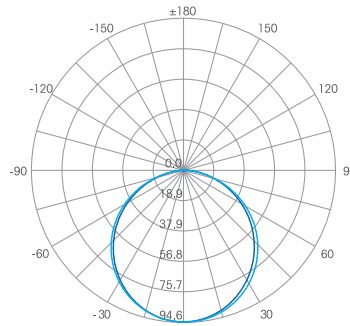

Material:
PVC/Silicon Optional

Waterproof Rating:
IP68

Bending Direction:
Horizontal

Beam Angle:
120°

Min. Bending:
80mm

Installation Temp:
0°C – 50°C

Operating Temp:
-25°C – 50°C

Weight:
0.40kg/m

Dimmable:
DALI, 0-10V, DMX, Triac

CRI:
>80+

H²O FLEX-50 STATIC COLOUR

ILFX50-24-5W-120-H

Input Voltage:	24V
Watts/m:	5W
Dimming:	Yes
Beam Angle:	120
LED Chips/m:	72
Cutting Length (LED QTY):	12
Cutting Length (mm):	166.7
Max Length (One Feed/m):	15

Available Colours

2200K - 127lm/m	Amber	37lm/m
2700K - 130lm/m	Blue	20lm/m
3000K - 130lm/m	Green	119lm/m
3500K - 130lm/m	Orange	44lm/m
4000K - 142lm/m	Pink	53lm/m
4500K - 145lm/m	Red	45lm/m
5000K - 150lm/m		
6500K - 160lm/m