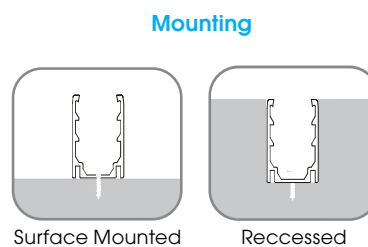

H²O FLEX-50 RGB/W

ILFX50-24-17W-72-H-RGBW

Input Voltage:	24V
Watts/m:	17W
Dimming:	Yes
Beam Angle:	120
LED Chips/m:	72
Cutting Length (LED QTY):	6
Cutting Length (mm):	83.3
Max Length (One Feed/m):	8

Available Colours

R: 30lm/m, G: 115lm/m, B: 21lm/m
RGBW(2700K)- 139lm/m
RGBW(3000K)- 144lm/m
RGBW(4000K)- 149lm/m
RGBW(5000K)- 161lm/m

H²O FLEX-50 DYNAMIC COLOUR CHANGING

ILFX50-24-15W-120-H-RGB-DMX

Input Voltage:	24V
Watts/m:	15W
Dimming:	DMX
Beam Angle:	120
LED Chips/m:	70
Cutting Length (LED QTY):	7
Cutting Length (mm):	100
Max Length (One Feed/m):	8

Available Colours

R: 36lm/m, G: 97lm/m, B: 19lm/m

ILFX50-24-18W-120-H-RGBW-DMX

Input Voltage:	24V
Watts/m:	18W
Dimming:	DMX
Beam Angle:	120
LED Chips/m:	70
Cutting Length (LED QTY):	7
Cutting Length (mm):	100
Max Length (One Feed/m):	8

Available Colours

R: 35lm/m, G: 119lm/m, B: 25lm/m
RGBW(2700K)- 110lm/m
RGBW(3000K)- 122lm/m
RGBW(4000K)- 129lm/m
RGBW(5000K)- 121lm/m

ALUMINIUM MOUNTING PROFILE