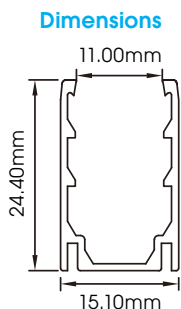

H²O FLEX-50 RGB/W

ILFX50-24-17W-72-H-RGBW

Input Voltage:	24V
Watts/m:	17W
Dimming:	Yes
Beam Angle:	120
LED Chips/m:	72
Cutting Length (LED QTY):	6
Cutting Length (mm):	83.3
Max Length (One Feed/m):	8

Available Colours

R: 30lm/m, G: 115lm/m, B: 21lm/m
RGBW(2700K)- 139lm/m
RGBW(3000K)- 144lm/m
RGBW(4000K)- 149lm/m
RGBW(5000K)- 161lm/m

H²O FLEX-50 DYNAMIC COLOUR CHANGING

ILFX50-24-15W-120-H-RGB-DMX

Input Voltage:	24V
Watts/m:	15W
Dimming:	DMX
Beam Angle:	120
LED Chips/m:	70
Cutting Length (LED QTY):	7
Cutting Length (mm):	100
Max Length (One Feed/m):	8

Available Colours

R: 36lm/m, G: 97lm/m, B: 19lm/m

ILFX50-24-18W-120-H-RGBW-DMX

Input Voltage:	24V
Watts/m:	18W
Dimming:	DMX
Beam Angle:	120
LED Chips/m:	70
Cutting Length (LED QTY):	7
Cutting Length (mm):	100
Max Length (One Feed/m):	8

Available Colours

R: 35lm/m, G: 119lm/m, B: 25lm/m
RGBW(2700K)- 110lm/m
RGBW(3000K)- 122lm/m
RGBW(4000K)- 129lm/m
RGBW(5000K)- 121lm/m

ALUMINIUM MOUNTING PROFILE