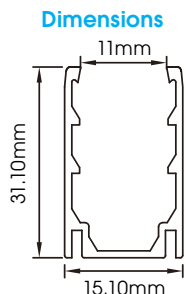

H²O FLEX-50 RGB/W

ILFX50-24-17W-72-H-RGBW

Input Voltage:	24V
Watts/m:	17W
Dimming:	Yes
Beam Angle:	120
LED Chips/m:	72
Cutting Length (LED QTY):	6
Cutting Length (mm):	83.3
Max Length (One Feed/m):	8

Available Colours

R: 30lm/m, G: 115lm/m, B: 21lm/m
RGBW(2700K)- 139lm/m
RGBW(3000K)- 144lm/m
RGBW(4000K)- 149lm/m
RGBW(5000K)- 161lm/m

H²O FLEX-50 DYNAMIC COLOUR CHANGING

ILFX50-24-15W-120-H-RGB-DMX

Input Voltage:	24V
Watts/m:	15W
Dimming:	DMX
Beam Angle:	120
LED Chips/m:	70
Cutting Length (LED QTY):	7
Cutting Length (mm):	100
Max Length (One Feed/m):	8

Available Colours

R: 36lm/m, G: 97lm/m, B: 19lm/m

ILFX50-24-18W-120-H-RGBW-DMX

Input Voltage:	24V
Watts/m:	18W
Dimming:	DMX
Beam Angle:	120
LED Chips/m:	70
Cutting Length (LED QTY):	7
Cutting Length (mm):	100
Max Length (One Feed/m):	8

Available Colours

R: 35lm/m, G: 119lm/m, B: 25lm/m
RGBW(2700K)- 110lm/m
RGBW(3000K)- 122lm/m
RGBW(4000K)- 129lm/m
RGBW(5000K)- 121lm/m

ALUMINIUM MOUNTING PROFILE