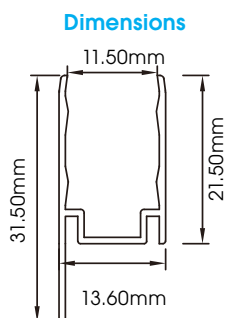

### ILFX50-24-18W-120-H-RGBW-DMX

Input Voltage:	24V
Watts/m:	18W
Dimming:	DMX
Beam Angle:	120
LED Chips/m:	70
Cutting Length (LED QTY):	7
Cutting Length (mm):	100
Max Length (One Feed/m):	8

### Available Colours

R: 35lm/m, G: 119lm/m, B: 25lm/m
RGBW(2700K)- 110lm/m
RGBW(3000K)- 122lm/m
RGBW(4000K)- 129lm/m
RGBW(5000K)- 121lm/m

ALUMINIUM MOUNTING PROFILE

PLASTIC MOUNTING PROFILE

FLEXIBLE STAINLESS STEEL MOUNTING BRACKETS