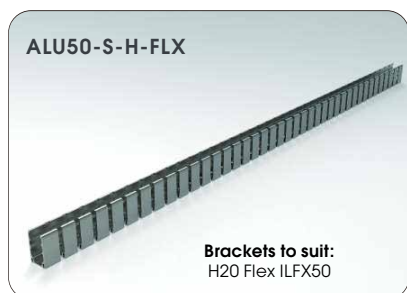

H²O FLEX-50 RGB/W

ILFX50-24-17W-72-H-RGBW

Input Voltage:	24V
Watts/m:	17W
Dimming:	Yes
Beam Angle:	120
LED Chips/m:	72
Cutting Length (LED QTY):	6
Cutting Length (mm):	83.3
Max Length (One Feed/m):	8

Available Colours

R: 30lm/m, G: 115lm/m, B: 21lm/m
RGBW(2700K)- 139lm/m
RGBW(3000K)- 144lm/m
RGBW(4000K)- 149lm/m
RGBW(5000K)- 161lm/m

H²O FLEX-50 DYNAMIC COLOUR CHANGING

ILFX50-24-15W-120-H-RGB-DMX

Input Voltage:	24V
Watts/m:	15W
Dimming:	DMX
Beam Angle:	120
LED Chips/m:	70
Cutting Length (LED QTY):	7
Cutting Length (mm):	100
Max Length (One Feed/m):	8

Available Colours

R: 36lm/m, G: 97lm/m, B: 19lm/m

ILFX50-24-18W-120-H-RGBW-DMX

Input Voltage:	24V
Watts/m:	18W
Dimming:	DMX
Beam Angle:	120
LED Chips/m:	70
Cutting Length (LED QTY):	7
Cutting Length (mm):	100
Max Length (One Feed/m):	8

Available Colours

R: 35lm/m, G: 119lm/m, B: 25lm/m
RGBW(2700K)- 110lm/m
RGBW(3000K)- 122lm/m
RGBW(4000K)- 129lm/m
RGBW(5000K)- 121lm/m

ALUMINIUM MOUNTING PROFILE