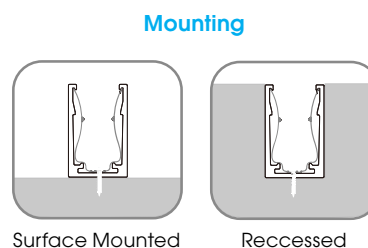

H²O FLEX-50 RGB/W

ILFX50-24-17W-72-H-RGBW

Input Voltage:	24V
Watts/m:	17W
Dimming:	Yes
Beam Angle:	120
LED Chips/m:	72
Cutting Length (LED QTY):	6
Cutting Length (mm):	83.3
Max Length (One Feed/m):	8

Available Colours

R: 30lm/m, G: 115lm/m, B: 21lm/m
RGBW(2700K)- 139lm/m
RGBW(3000K)- 144lm/m
RGBW(4000K)- 149lm/m
RGBW(5000K)- 161lm/m

H²O FLEX-50 DYNAMIC COLOUR CHANGING

ILFX50-24-15W-120-H-RGB-DMX

Input Voltage:	24V
Watts/m:	15W
Dimming:	DMX
Beam Angle:	120
LED Chips/m:	70
Cutting Length (LED QTY):	7
Cutting Length (mm):	100
Max Length (One Feed/m):	8

Available Colours

R: 36lm/m, G: 97lm/m, B: 19lm/m

ILFX50-24-18W-120-H-RGBW-DMX

Input Voltage:	24V
Watts/m:	18W
Dimming:	DMX
Beam Angle:	120
LED Chips/m:	70
Cutting Length (LED QTY):	7
Cutting Length (mm):	100
Max Length (One Feed/m):	8

Available Colours

R: 35lm/m, G: 119lm/m, B: 25lm/m
RGBW(2700K)- 110lm/m
RGBW(3000K)- 122lm/m
RGBW(4000K)- 129lm/m
RGBW(5000K)- 121lm/m

ALUMINIUM MOUNTING PROFILE