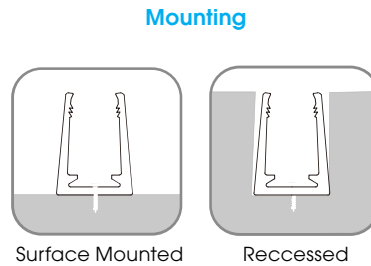

### Available Colours

R: 35lm/m, G: 119lm/m, B: 25lm/m
RGBW(2700K)- 110lm/m
RGBW(3000K)- 122lm/m
RGBW(4000K)- 129lm/m
RGBW(5000K)- 121lm/m

ALUMINIUM MOUNTING PROFILE

PLASTIC MOUNTING PROFILE

FLEXIBLE STAINLESS STEEL MOUNTING BRACKETS