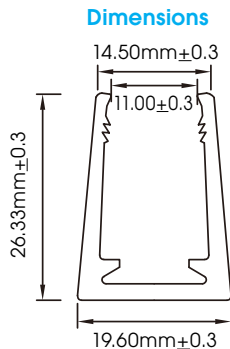

### ILFX50-24-18W-120-H-RGBW-DMX

Input Voltage:	24V
Watts/m:	18W
Dimming:	DMX
Beam Angle:	120
LED Chips/m:	70
Cutting Length (LED QTY):	7
Cutting Length (mm):	100
Max Length (One Feed/m):	8

### Available Colours

R: 35lm/m, G: 119lm/m, B: 25lm/m
RGBW(2700K)- 110lm/m
RGBW(3000K)- 122lm/m
RGBW(4000K)- 129lm/m
RGBW(5000K)- 121lm/m

ALUMINIUM MOUNTING PROFILE

PLASTIC MOUNTING PROFILE

FLEXIBLE STAINLESS STEEL MOUNTING BRACKETS