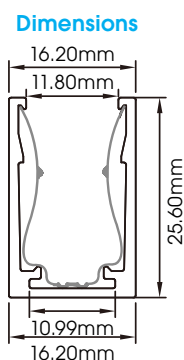

### ILFX50-24-18W-120-H-RGBW-DMX

Input Voltage:	24V
Watts/m:	18W
Dimming:	DMX
Beam Angle:	120
LED Chips/m:	70
Cutting Length (LED QTY):	7
Cutting Length (mm):	100
Max Length (One Feed/m):	8

### Available Colours

R: 35lm/m, G: 119lm/m, B: 25lm/m
RGBW(2700K)- 110lm/m
RGBW(3000K)- 122lm/m
RGBW(4000K)- 129lm/m
RGBW(5000K)- 121lm/m

ALUMINIUM MOUNTING PROFILE

PLASTIC MOUNTING PROFILE

FLEXIBLE STAINLESS STEEL MOUNTING BRACKETS