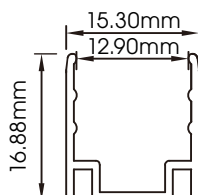

Material:
PVC/Silicon Optional

Waterproof Rating:
IP68

Bending Direction:
Vertical

Beam Angle:
120°

Min. Bending:
80mm

Installation Temp:
0°C - 50°C

Operating Temp:
-25°C - 50°C

Weight:
0.30kg/m

Dimmable:
DALI, 0-10V, DMX, Triac

CRI:
>80+

H²O FLEX-40 STATIC COLOUR

ILFX40-24-10W-120-V

Available Colours

Input Voltage:	24V	2200K - 430lm/m	Blue	95lm/m
Watts/m:	10W	2700K - 430lm/m	Green	550lm/m
Dimming:	YES	3000K - 450lm/m	Red	175lm/m
Beam Angle:	120	3500K - 450lm/m		
LED Chips/m:	144	4000K - 460lm/m		
Cutting Length (LED QTY):	12	4500K - 460lm/m		
Cutting Length (mm):	83.3	5000K - 480lm/m		
Max Length (One Feed/m):	10	6500K - 480lm/m		

ALUMINIUM MOUNTING PROFILE

ALU40-S-V

Brackets to suit:
H2O Flex ILFX40

Dimensions

Mounting

Surface Mounted

Recessed

ALU40-S-V-FLX

Brackets to suit:
H2O Flex ILFX40

Dimensions

Mounting

Surface Mounted