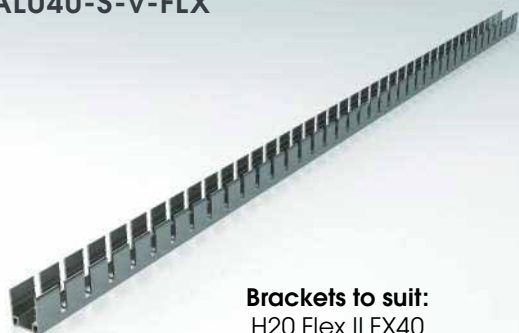

Material:
PVC/Silicon Optional

Waterproof Rating:
IP68

Bending Direction:
Vertical

Beam Angle:
120°

Min. Bending:
80mm

Installation Temp:
0°C - 50°C

Operating Temp:
-25°C - 50°C

Weight:
0.30kg/m

Dimmable:
DALI, 0-10V, DMX, Triac

CRI:
>80+

H²O FLEX-40 STATIC COLOUR

ILFX40-24-10W-120-V

Available Colours

Input Voltage:	24V	2200K - 430lm/m	Blue	95lm/m
Watts/m:	10W	2700K - 430lm/m	Green	550lm/m
Dimming:	YES	3000K - 450lm/m	Red	175lm/m
Beam Angle:	120	3500K - 450lm/m		
LED Chips/m:	144	4000K - 460lm/m		
Cutting Length (LED QTY):	12	4500K - 460lm/m		
Cutting Length (mm):	83.3	5000K - 480lm/m		
Max Length (One Feed/m):	10	6500K - 480lm/m		

ALUMINIUM MOUNTING PROFILE

ALU40-S-V

Brackets to suit:
H2O Flex ILFX40

Dimensions

Mounting

Surface Mounted

Recessed

ALU40-S-V-FLX

Brackets to suit:
H2O Flex ILFX40

Dimensions

Mounting

Surface Mounted