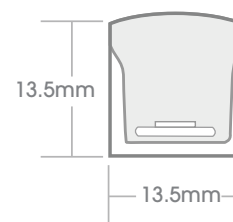

Material:
PVC/Silicon Optional

Waterproof Rating:
IP68

Bending Direction:
Vertical

Beam Angle:
120°

Min. Bending:
80mm

Installation Temp:
0°C - 50°C

Operating Temp:
-25°C - 50°C

Weight:
0.30kg/m

Dimmable:
DALI, 0-10V, DMX, Triac

CRI:
>80+

H²O FLEX-40 STATIC COLOUR

ILFX40-24-10W-120-V

Available Colours

Input Voltage:	24V	2200K - 430lm/m	Blue	95lm/m
Watts/m:	10W	2700K - 430lm/m	Green	550lm/m
Dimming:	YES	3000K - 450lm/m	Red	175lm/m
Beam Angle:	120	3500K - 450lm/m		
LED Chips/m:	144	4000K - 460lm/m		
Cutting Length (LED QTY):	12	4500K - 460lm/m		
Cutting Length (mm):	83.3	5000K - 480lm/m		
Max Length (One Feed/m):	10	6500K - 480lm/m		

ALUMINIUM MOUNTING PROFILE

ALU40-S-V

Brackets to suit:
H2O Flex ILFX40

Dimensions

Mounting

Surface Mounted

Recessed

ALU40-S-V-FLX

Brackets to suit:
H2O Flex ILFX40

Dimensions

Mounting

Surface Mounted