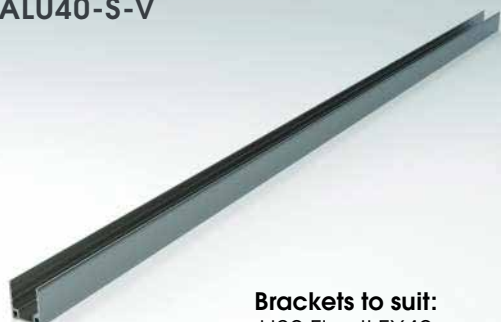

Material:
PVC/Silicon Optional

Waterproof Rating:
IP68

Bending Direction:
Vertical

Beam Angle:
120°

Min. Bending:
80mm

Installation Temp:
0°C - 50°C

Operating Temp:
-25°C - 50°C

Weight:
0.30kg/m

Dimmable:
DALI, 0-10V, DMX, Triac

CRI:
>80+

H²O FLEX-40 STATIC COLOUR

ILFX40-24-10W-120-V

Available Colours

Input Voltage:	24V	2200K - 430lm/m	Blue	95lm/m
Watts/m:	10W	2700K - 430lm/m	Green	550lm/m
Dimming:	YES	3000K - 450lm/m	Red	175lm/m
Beam Angle:	120	3500K - 450lm/m		
LED Chips/m:	144	4000K - 460lm/m		
Cutting Length (LED QTY):	12	4500K - 460lm/m		
Cutting Length (mm):	83.3	5000K - 480lm/m		
Max Length (One Feed/m):	10	6500K - 480lm/m		

ALUMINIUM MOUNTING PROFILE

ALU40-S-V

Brackets to suit:
H2O Flex ILFX40

Dimensions

Mounting

Surface Mounted

Recessed

ALU40-S-V-FLX