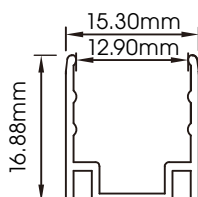

Material:
PVC/Silicon Optional

Waterproof Rating:
IP68

Bending Direction:
Vertical

Beam Angle:
120°

Min. Bending:
80mm

Installation Temp:
0°C - 50°C

Operating Temp:
-25°C - 50°C

Weight:
0.30kg/m

Dimmable:
DALI, 0-10V, DMX, Triac

CRI:
>80+

H²O FLEX-40 STATIC COLOUR

ILFX40-24-10W-120-V

Available Colours

Input Voltage:	24V	2200K - 430lm/m	Blue	95lm/m
Watts/m:	10W	2700K - 430lm/m	Green	550lm/m
Dimming:	YES	3000K - 450lm/m	Red	175lm/m
Beam Angle:	120	3500K - 450lm/m		
LED Chips/m:	144	4000K - 460lm/m		
Cutting Length (LED QTY):	12	4500K - 460lm/m		
Cutting Length (mm):	83.3	5000K - 480lm/m		
Max Length (One Feed/m):	10	6500K - 480lm/m		

ALUMINIUM MOUNTING PROFILE

ALU40-S-V

Brackets to suit:
H2O Flex ILFX40

Dimensions

Mounting

Surface Mounted

Recessed

ALU40-S-V-FLX

Brackets to suit:
H2O Flex ILFX40

Dimensions

Mounting

Surface Mounted