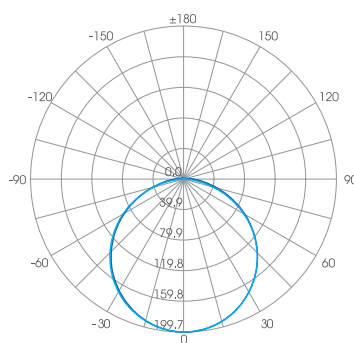

Material:
PVC/Silicon Optional

Waterproof Rating:
IP68

Bending Direction:
Vertical

Beam Angle:
120°

Min. Bending:
80mm

Installation Temp:
0°C - 50°C

Operating Temp:
-25°C - 50°C

Weight:
0.30kg/m

Dimmable:
DALI, 0-10V, DMX, Triac

CRI:
>80+

H²O FLEX-40 STATIC COLOUR

ILFX40-24-10W-120-V

Available Colours

Input Voltage:	24V	2200K - 430lm/m	Blue	95lm/m
Watts/m:	10W	2700K - 430lm/m	Green	550lm/m
Dimming:	YES	3000K - 450lm/m	Red	175lm/m
Beam Angle:	120	3500K - 450lm/m		
LED Chips/m:	144	4000K - 460lm/m		
Cutting Length (LED QTY):	12	4500K - 460lm/m		
Cutting Length (mm):	83.3	5000K - 480lm/m		
Max Length (One Feed/m):	10	6500K - 480lm/m		