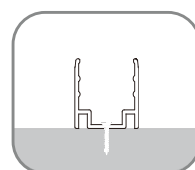

Material:
PVC/Silicon Optional

Waterproof Rating:
IP68

Bending Direction:
Vertical

Beam Angle:
120°

Min. Bending:
80mm

Installation Temp:
0°C - 50°C

Operating Temp:
-25°C - 50°C

Weight:
0.30kg/m

Dimmable:
DALI, 0-10V, DMX, Triac

CRI:
>80+

H²O FLEX-40 STATIC COLOUR

ILFX40-24-10W-120-V

Available Colours

Input Voltage:	24V	2200K - 430lm/m	Blue	95lm/m
Watts/m:	10W	2700K - 430lm/m	Green	550lm/m
Dimming:	YES	3000K - 450lm/m	Red	175lm/m
Beam Angle:	120	3500K - 450lm/m		
LED Chips/m:	144	4000K - 460lm/m		
Cutting Length (LED QTY):	12	4500K - 460lm/m		
Cutting Length (mm):	83.3	5000K - 480lm/m		
Max Length (One Feed/m):	10	6500K - 480lm/m		

ALUMINIUM MOUNTING PROFILE

ALU40-S-V

Brackets to suit:
H2O Flex ILFX40

Dimensions

Mounting

Surface Mounted

Recessed

ALU40-S-V-FLX

Brackets to suit:
H2O Flex ILFX40

Dimensions

Mounting

Surface Mounted