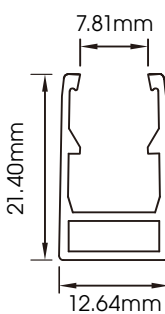

### ILFX30-24-10W-120-H

Input Voltage:	24V
Watts/m:	10W
Dimming:	YES
Beam Angle:	120
LED Chips/m:	120
Cutting Length (LED QTY):	12
Cutting Length (mm):	100
Max Length (One Feed/m):	10

## ALUMINIUM MOUNTING PROFILE

ALU30-S-H

**Brackets to suit:**  
H2O Flex ILFX30

## Dimensions