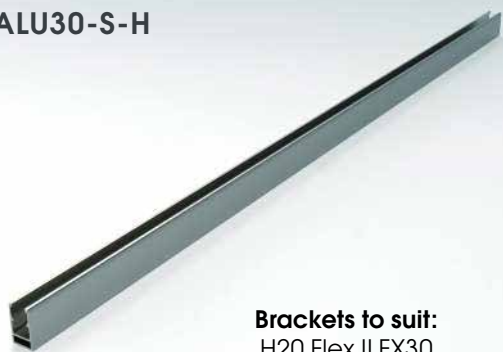

ALUMINIUM MOUNTING PROFILE

ALU30-S-H

Brackets to suit:
H2O Flex ILFX30

Dimensions

Mounting