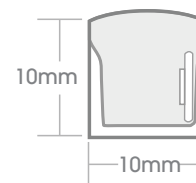

Material:
PVC/Silicon Optional

Waterproof Rating:
IP68

Bending Direction:
Horizontal

Beam Angle:
120°

Min. Bending:
150mm

Installation Temp:
0°C - 50°C

Operating Temp:
-25°C - 50°C

Weight:
0.15kg/m

Dimmable:
DALI, 0-10V, DMX, Triac

CRI:
>80+

H²O FLEX-20 STATIC COLOUR

ILFX20-24-10W-120-H

Available Colours

Input Voltage:	24V	2200K - 480lm/m	Blue	100lm/m
Watts/m:	10W	2700K - 480lm/m	Green	560lm/m
Dimming:	YES	3000K - 500lm/m	Red	220lm/m
Beam Angle:	120	3500K - 500lm/m		
LED Chips/m:	120	4000K - 500lm/m		
Cutting Length (LED QTY):	12	4500K - 520lm/m		
Cutting Length (mm):	100	5000K - 520lm/m		
Max Length (One Feed/m):	5	6500K - 520lm/m		

ALUMINIUM MOUNTING PROFILE

Dimensions

Mounting