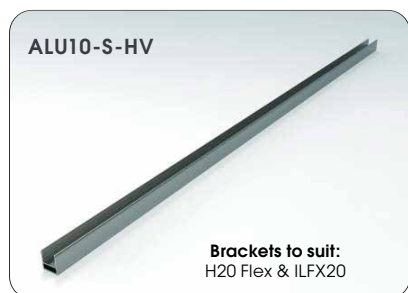

ALUMINIUM MOUNTING PROFILE