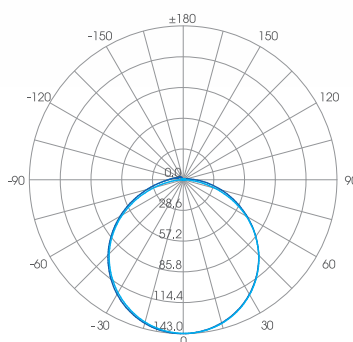

Material:
PVC/Silicon Optional

Waterproof Rating:
IP68

Bending Direction:
Horizontal

Beam Angle:
120°

Min. Bending:
150mm

Installation Temp:
0°C - 50°C

Operating Temp:
-25°C - 50°C

Weight:
0.15kg/m

Dimmable:
DALI, 0-10V, DMX, Triac

CRI:
>80+

H²O FLEX-20 STATIC COLOUR

ILFX20-24-10W-120-H

Available Colours

Input Voltage:	24V	2200K - 480lm/m	Blue	100lm/m
Watts/m:	10W	2700K - 480lm/m	Green	560lm/m
Dimming:	YES	3000K - 500lm/m	Red	220lm/m
Beam Angle:	120	3500K - 500lm/m		
LED Chips/m:	120	4000K - 500lm/m		
Cutting Length (LED QTY):	12	4500K - 520lm/m		
Cutting Length (mm):	100	5000K - 520lm/m		
Max Length (One Feed/m):	5	6500K - 520lm/m		