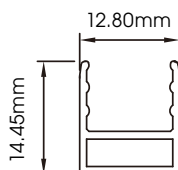

Material:
PVC/Silicon Optional

Waterproof Rating:
IP68

Bending Direction:
Horizontal

Beam Angle:
120°

Min. Bending:
150mm

Installation Temp:
0°C - 50°C

Operating Temp:
-25°C - 50°C

Weight:
0.15kg/m

Dimmable:
DALI, 0-10V, DMX, Triac

CRI:
>80+

H²O FLEX-20 STATIC COLOUR

ILFX20-24-10W-120-H

Available Colours

Input Voltage:	24V	2200K - 480lm/m	Blue	100lm/m
Watts/m:	10W	2700K - 480lm/m	Green	560lm/m
Dimming:	YES	3000K - 500lm/m	Red	220lm/m
Beam Angle:	120	3500K - 500lm/m		
LED Chips/m:	120	4000K - 500lm/m		
Cutting Length (LED QTY):	12	4500K - 520lm/m		
Cutting Length (mm):	100	5000K - 520lm/m		
Max Length (One Feed/m):	5	6500K - 520lm/m		

ALUMINIUM MOUNTING PROFILE

Dimensions

Mounting