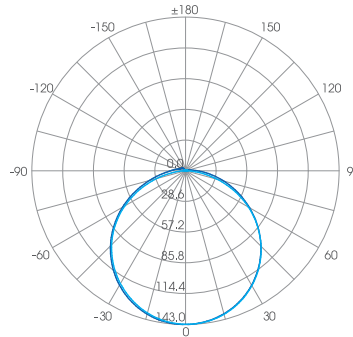

Material:
PVC/Silicon Optional

Waterproof Rating:
IP68

Bending Direction:
Vertical

Beam Angle:
120°

Min. Bending:
150mm

Installation Temp:
0°C - 50°C

Operating Temp:
-25°C - 50°C

Weight:
0.15kg/m

Dimmable:
DALI, 0-10V, DMX, Triac

CRI:
>80+

H²O FLEX-10 STATIC COLOUR

ILFX10-24-10W-120-V

Available Colours

Input Voltage:	24V	2200K - 500lm/m	Blue	105lm/m
Watts/m:	10W	2700K - 500lm/m	Green	580lm/m
Dimming:	YES	3000K - 520lm/m	Red	220lm/m
Beam Angle:	120	3500K - 520lm/m		
LED Chips/m:	120	4000K - 520lm/m		
Cutting Length (LED QTY):	12	4500K - 530lm/m		
Cutting Length (mm):	100	5000K - 530lm/m		
Max Length (One Feed/m):	5	6500K - 530lm/m		