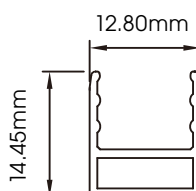

Material:
PVC/Silicon Optional

Waterproof Rating:
IP68

Bending Direction:
Vertical

Beam Angle:
120°

Min. Bending:
150mm

Installation Temp:
0°C - 50°C

Operating Temp:
-25°C - 50°C

Weight:
0.15kg/m

Dimmable:
DALI, 0-10V, DMX, Triac

CRI:
>80+

H²O FLEX-10 STATIC COLOUR

ILFX10-24-10W-120-V

Available Colours

Input Voltage:	24V	2200K - 500lm/m	Blue	105lm/m
Watts/m:	10W	2700K - 500lm/m	Green	580lm/m
Dimming:	YES	3000K - 520lm/m	Red	220lm/m
Beam Angle:	120	3500K - 520lm/m		
LED Chips/m:	120	4000K - 520lm/m		
Cutting Length (LED QTY):	12	4500K - 530lm/m		
Cutting Length (mm):	100	5000K - 530lm/m		
Max Length (One Feed/m):	5	6500K - 530lm/m		

ALUMINIUM MOUNTING PROFILE

ALU10-S-HV

Brackets to suit:
H2O Flex ILFX10

Dimensions

Mounting

Surface Mounted

Recessed

ALU10-S-V-FLX

Brackets to suit:
H2O Flex ILFX10

Dimensions

Mounting

Surface Mounted