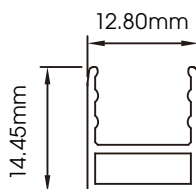

Material:
PVC/Silicon Optional

Waterproof Rating:
IP68

Bending Direction:
Vertical

Beam Angle:
120°

Min. Bending:
150mm

Installation Temp:
0°C - 50°C

Operating Temp:
-25°C - 50°C

Weight:
0.15kg/m

Dimmable:
DALI, 0-10V, DMX, Triac

CRI:
>80+

H²O FLEX-10 STATIC COLOUR

ILFX10-24-10W-120-V

Available Colours

Input Voltage:	24V	2200K - 500lm/m	Blue	105lm/m
Watts/m:	10W	2700K - 500lm/m	Green	580lm/m
Dimming:	YES	3000K - 520lm/m	Red	220lm/m
Beam Angle:	120	3500K - 520lm/m		
LED Chips/m:	120	4000K - 520lm/m		
Cutting Length (LED QTY):	12	4500K - 530lm/m		
Cutting Length (mm):	100	5000K - 530lm/m		
Max Length (One Feed/m):	5	6500K - 530lm/m		

ALUMINIUM MOUNTING PROFILE

ALU10-S-HV

Brackets to suit:
H2O Flex ILFX10

Dimensions

Mounting

Surface Mounted

Recessed

ALU10-S-V-FLX

Brackets to suit:
H2O Flex ILFX10

Dimensions

Mounting

Surface Mounted