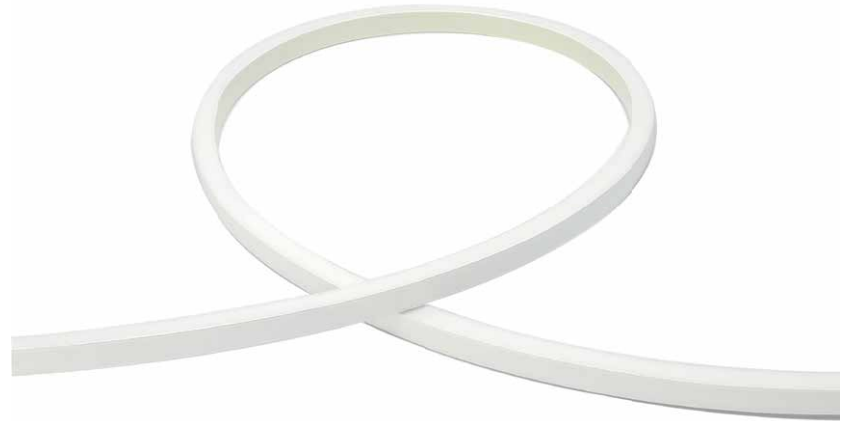

Material:
PVC/Silicon Optional

Waterproof Rating:
IP68

Bending Direction:
Vertical

Beam Angle:
120°

Min. Bending:
150mm

Installation Temp:
0°C - 50°C

Operating Temp:
-25°C - 50°C

Weight:
0.15kg/m

Dimmable:
DALI, 0-10V, DMX, Triac

CRI:
>80+

H²O FLEX-10 STATIC COLOUR

ILFX10-24-10W-120-V

Available Colours

Input Voltage:	24V	2200K - 500lm/m	Blue	105lm/m
Watts/m:	10W	2700K - 500lm/m	Green	580lm/m
Dimming:	YES	3000K - 520lm/m	Red	220lm/m
Beam Angle:	120	3500K - 520lm/m		
LED Chips/m:	120	4000K - 520lm/m		
Cutting Length (LED QTY):	12	4500K - 530lm/m		
Cutting Length (mm):	100	5000K - 530lm/m		
Max Length (One Feed/m):	5	6500K - 530lm/m		

ALUMINIUM MOUNTING PROFILE

ALU10-S-HV

Brackets to suit:
H2O Flex ILFX10

Dimensions

Mounting

Surface Mounted

Recessed

ALU10-S-V-FLX

Brackets to suit:
H2O Flex ILFX10

Dimensions

Mounting

Surface Mounted