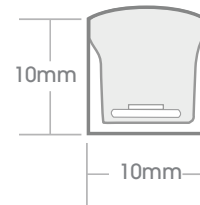

Material:
PVC/Silicon Optional

Waterproof Rating:
IP68

Bending Direction:
Vertical

Beam Angle:
120°

Min. Bending:
150mm

Installation Temp:
0°C - 50°C

Operating Temp:
-25°C - 50°C

Weight:
0.15kg/m

Dimmable:
DALI, 0-10V, DMX, Triac

CRI:
>80+

H²O FLEX-10 STATIC COLOUR

ILFX10-24-10W-120-V

Available Colours

Input Voltage:	24V	2200K - 500lm/m	Blue	105lm/m
Watts/m:	10W	2700K - 500lm/m	Green	580lm/m
Dimming:	YES	3000K - 520lm/m	Red	220lm/m
Beam Angle:	120	3500K - 520lm/m		
LED Chips/m:	120	4000K - 520lm/m		
Cutting Length (LED QTY):	12	4500K - 530lm/m		
Cutting Length (mm):	100	5000K - 530lm/m		
Max Length (One Feed/m):	5	6500K - 530lm/m		

ALUMINIUM MOUNTING PROFILE

ALU10-S-HV

Brackets to suit:
H2O Flex ILFX10

Dimensions

Mounting

Surface Mounted

Recessed

ALU10-S-V-FLX

Brackets to suit:
H2O Flex ILFX10

Dimensions

Mounting

Surface Mounted