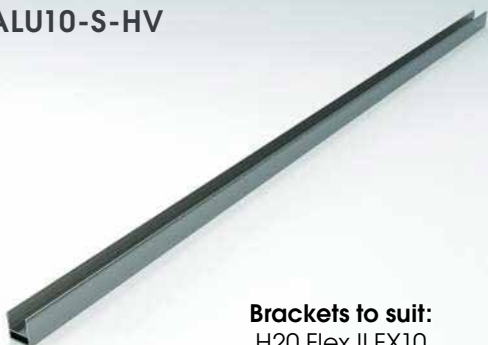

Material:
PVC/Silicon Optional

Waterproof Rating:
IP68

Bending Direction:
Vertical

Beam Angle:
120°

Min. Bending:
150mm

Installation Temp:
0°C - 50°C

Operating Temp:
-25°C - 50°C

Weight:
0.15kg/m

Dimmable:
DALI, 0-10V, DMX, Triac

CRI:
>80+

H²O FLEX-10 STATIC COLOUR

ILFX10-24-10W-120-V

Available Colours

Input Voltage:	24V	2200K - 500lm/m	Blue	105lm/m
Watts/m:	10W	2700K - 500lm/m	Green	580lm/m
Dimming:	YES	3000K - 520lm/m	Red	220lm/m
Beam Angle:	120	3500K - 520lm/m		
LED Chips/m:	120	4000K - 520lm/m		
Cutting Length (LED QTY):	12	4500K - 530lm/m		
Cutting Length (mm):	100	5000K - 530lm/m		
Max Length (One Feed/m):	5	6500K - 530lm/m		

ALUMINIUM MOUNTING PROFILE

ALU10-S-HV

Brackets to suit:
H2O Flex ILFX10

Dimensions

Mounting

Surface Mounted

Recessed

ALU10-S-V-FLX

Brackets to suit:
H2O Flex ILFX10

Dimensions

Mounting

Surface Mounted